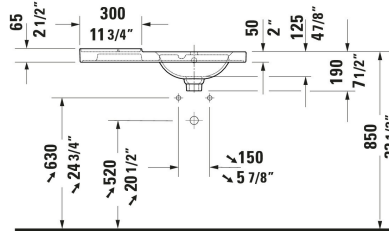

Aurena Wall Mounted Sink # 238880..00 / 238880..00 / 238880..00

| < 31 1/2 " > |

Wall Mounted Sink	Dimension	Weight	Order number
Rectangular, Number of basins: 1 Right, Includes faucet deck: Yes, Number of faucet holes: 1 Middle, Overflow: Yes, Number of pre-marked faucet holes: 1, incl. push-open waste, Includes ceramic drain cover, Back side glazed: No, 31 1/2 "			
Colors			
AA White HygieneGlaze Plus (an antibacterial ceramic glaze that provides almost indefinite effectiveness) AC White Satin Matt HygieneGlaze Plus (an antibacterial ceramic glaze that provides almost indefinite effectiveness) AF Black Matt HygieneGlaze Plus (an antibacterial ceramic glaze that provides almost indefinite effectiveness)			
Variant			
● ● White High Gloss	31 1/2 "x7 1/2 "	41.888 lb	238880..00
● ● White Satin Matte	31 1/2 "x7 1/2 "	41.888 lb	238880..00
● ● Black Matte	31 1/2 "x7 1/2 "	41.888 lb	238880..00
Suitable products			
Console Number of storage surface: 1, Number of towel rails: 1, Pedestal color: Brushed Nickel Aluminum, Adjustable height, 30 7/8 x 19 3/8 " 7/8 x 19 3/8 "			AU4585
Vanity Cabinet Number of drawers: 2, Number of towel rails: 1, Without handle, Siphon cut-out: Yes, Panel: Yes, Slow close, Pressure inlet, Profile: Nickel, Brushed, Aluminum, Drawer organizer Optional, Feet Yes, Adjustable height, 30 7/8 x 19 3/8 "	30 7/8 x 19 3/8 "		AU4575

All drawings contain the necessary measurements which are subject to standard tolerances. They are stated in inch & mm and are non-binding. Exact measurements, in particular for customized installation scenarios, can only be taken from the finished ceramic piece.