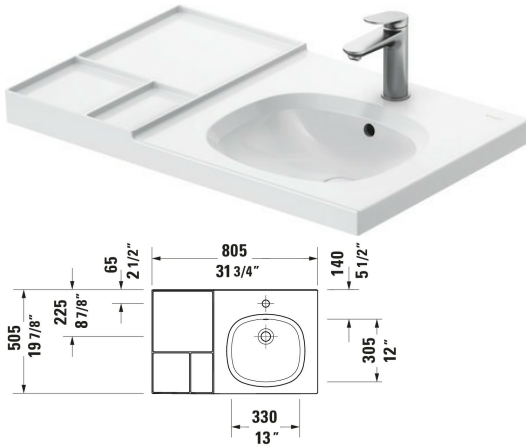

Aurena Wall Mounted Sink # 238880..00 / 238880..00 / 238880..00

| < 31 1/2 " > |

Wall Mounted Sink	Dimension	Weight	Order number
Rectangular, Number of basins: 1 Right, Includes faucet deck: Yes, Number of faucet holes: 1 Middle, Overflow: Yes, Number of pre-marked faucet holes: 1, incl. push-open waste, Includes ceramic drain cover, Back side glazed: No, 31 1/2 "			
Colors			
AA White HygieneGlaze Plus (an antibacterial ceramic glaze that provides almost indefinite effectiveness) AC White Satin Matt HygieneGlaze Plus (an antibacterial ceramic glaze that provides almost indefinite effectiveness) AF Black Matt HygieneGlaze Plus (an antibacterial ceramic glaze that provides almost indefinite effectiveness)			
Variant			
● ● White High Gloss	31 1/2 "x7 1/2 "	41.888 lb	238880..00
● ● White Satin Matte	31 1/2 "x7 1/2 "	41.888 lb	238880..00
● ● Black Matte	31 1/2 "x7 1/2 "	41.888 lb	238880..00
Suitable products			
Console Number of storage surface: 1, Number of towel rails: 1, Pedestal color: Brushed Nickel Aluminum, Adjustable height, 30 7/8 x 19 3/8 " 7/8 x 19 3/8 "			AU4585
Vanity Cabinet Number of drawers: 2, Number of towel rails: 1, Without handle, Siphon cut-out: Yes, Panel: Yes, Slow close, Pressure inlet, Profile: Nickel, Brushed, Aluminum, Drawer organizer Optional, Feet Yes, Adjustable height, 30 7/8 x 19 3/8 "	30 7/8 x 19 3/8 "		AU4575

All drawings contain the necessary measurements which are subject to standard tolerances. They are stated in inch & mm and are non-binding. Exact measurements, in particular for customized installation scenarios, can only be taken from the finished ceramic piece.