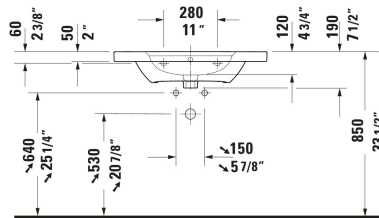

Aurena Wall Mounted Sink # 238780..00 / 238780..00 / 238780..00

| < 31 1/2 " > |

Wall Mounted Sink	Dimension	Weight	Order number
Rectangular, Number of basins: 1 Middle, Includes faucet deck: Yes, Number of faucet holes: 1 Middle, Overflow: Yes, Number of pre-marked faucet holes: 1, incl. push-open waste, Includes ceramic drain cover, Underside glazed, Back side glazed: No, 31 1/2 "			
Colors			
AA White HygieneGlaze Plus (an antibacterial ceramic glaze that provides almost indefinite effectiveness) AC White Satin Matt HygieneGlaze Plus (an antibacterial ceramic glaze that provides almost indefinite effectiveness) AF Black Matt HygieneGlaze Plus (an antibacterial ceramic glaze that provides almost indefinite effectiveness)			
Variant			
● ● White High Gloss	31 1/2 "x7 1/2 "	54.454 lb	238780..00
● ● White Satin Matte	31 1/2 "x7 1/2 "	54.454 lb	238780..00
● ● Black Matte	31 1/2 "x7 1/2 "	54.454 lb	238780..00
Suitable products			
Console Number of storage surface: 1, Number of towel rails: 1, Pedestal color: Brushed Nickel Stainless Steel, Adjustable height, 30 7/8 x 19 3/8 "			AU4583
Console Number of storage surface: 1, Number of towel rails: 1, Pedestal color: Brushed Nickel Aluminum, Adjustable height, 30 7/8 x 19 3/8 "			AU4582

All drawings contain the necessary measurements which are subject to standard tolerances. They are stated in inch & mm and are non-binding. Exact measurements, in particular for customized installation scenarios, can only be taken from the finished ceramic piece.