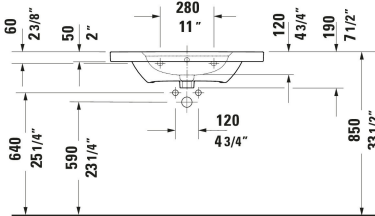

Aurena Wall Mounted Sink # 238780..00 / 238780..00 / 238780..00

| < 31 1/2 " > |

Wall Mounted Sink	Dimension	Weight	Order number
Rectangular, Number of basins: 1 Middle, Includes faucet deck: Yes, Number of faucet holes: 1 Middle, Overflow: Yes, Number of pre-marked faucet holes: 1, incl. push-open waste, Includes ceramic drain cover, Underside glazed, Back side glazed: No, 31 1/2 "			
Colors			
AA White HygieneGlaze Plus (an antibacterial ceramic glaze that provides almost indefinite effectiveness) AC White Satin Matt HygieneGlaze Plus (an antibacterial ceramic glaze that provides almost indefinite effectiveness) AF Black Matt HygieneGlaze Plus (an antibacterial ceramic glaze that provides almost indefinite effectiveness)			
Variant			
● ● White High Gloss	31 1/2 "x7 1/2 "	54.454 lb	238780..00
● ● White Satin Matte	31 1/2 "x7 1/2 "	54.454 lb	238780..00
● ● Black Matte	31 1/2 "x7 1/2 "	54.454 lb	238780..00
Suitable products			
Console Number of storage surface: 1, Number of towel rails: 1, Pedestal color: Brushed Nickel Stainless Steel, Adjustable height, 30 7/8 x 19 3/8 "			AU4583
Console Number of storage surface: 1, Number of towel rails: 1, Pedestal color: Brushed Nickel Aluminum, Adjustable height, 30 7/8 x 19 3/8 "			AU4582

All drawings contain the necessary measurements which are subject to standard tolerances. They are stated in inch & mm and are non-binding. Exact measurements, in particular for customized installation scenarios, can only be taken from the finished ceramic piece.