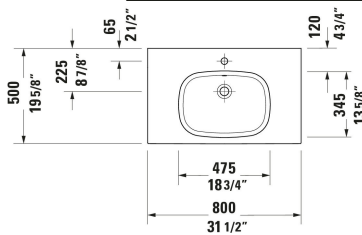

Aurena Wall Mounted Sink # 238780..00 / 238780..00 / 238780..00

| < 31 1/2 " > |

Wall Mounted Sink	Dimension	Weight	Order number
Rectangular, Number of basins: 1 Middle, Includes faucet deck: Yes, Number of faucet holes: 1 Middle, Overflow: Yes, Number of pre-marked faucet holes: 1, incl. push-open waste, Includes ceramic drain cover, Underside glazed, Back side glazed: No, 31 1/2 "			
Colors			
AA White HygieneGlaze Plus (an antibacterial ceramic glaze that provides almost indefinite effectiveness) AC White Satin Matt HygieneGlaze Plus (an antibacterial ceramic glaze that provides almost indefinite effectiveness) AF Black Matt HygieneGlaze Plus (an antibacterial ceramic glaze that provides almost indefinite effectiveness)			
Variant			
● ● White High Gloss	31 1/2 "x7 1/2 "	54.454 lb	238780..00
● ● White Satin Matte	31 1/2 "x7 1/2 "	54.454 lb	238780..00
● ● Black Matte	31 1/2 "x7 1/2 "	54.454 lb	238780..00
Suitable products			
Console Number of storage surface: 1, Number of towel rails: 1, Pedestal color: Brushed Nickel Stainless Steel, Adjustable height, 30 7/8 x 19 3/8 "			AU4583
Console Number of storage surface: 1, Number of towel rails: 1, Pedestal color: Brushed Nickel Aluminum, Adjustable height, 30 7/8 x 19 3/8 "			AU4582

All drawings contain the necessary measurements which are subject to standard tolerances. They are stated in inch & mm and are non-binding. Exact measurements, in particular for customized installation scenarios, can only be taken from the finished ceramic piece.