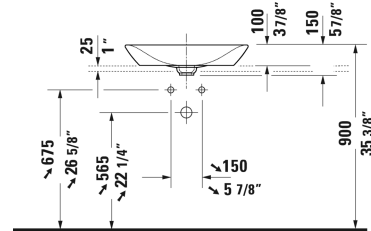

**Viu Above-counter basin # 2358600000**

| &lt; 23 5/8" Inch &gt; |

Above-counter basin	Dimension	Weight	Order number
ground, without overflow, without faucet deck, hardware included, ceramic covered slotted waste included, 23 5/8" Inch			
<b>Colors</b>			
00 White			
<b>Variant</b>			
☒	23 5/8" x 16 7/8" Inch	24.7 lb	2358600000
<b>Suitable products</b>			
Vanity unit wall-mounted 1 pull-out compartment, countertop including one cut-out, for 1 above-counter basin centered, 31 1/2" x 21 5/8" Inch	31 1/2" x 21 5/8" Inch		KT6694
Vanity unit wall-mounted 1 pull-out compartment, countertop including one cut-out, for 1 above-counter basin centered, 39 3/8" x 21 5/8" Inch	39 3/8" x 21 5/8" Inch		KT6695
Vanity unit wall-mounted 1 pull-out compartment, countertop including one cut-out, for 1 above-counter basin centered, 47 1/4" x 21 5/8" Inch	47 1/4" x 21 5/8" Inch		KT6696
Vanity unit wall-mounted 2 pull-out compartments, 1 countertop with one cut-out or two cut-outs, for 1 or 2 above-counter basin(s), 55 1/8" x 21 5/8" Inch	55 1/8" x 21 5/8" Inch		KT6697 B/L/R
Vanity unit wall-mounted 2 drawers, upper drawer including cut-out for siphon and siphon cover, countertop including one cut-out, for 1 above-counter basin centered, 31 1/2" x 21 5/8" Inch	31 1/2" x 21 5/8" Inch		KT6654
Vanity unit wall-mounted 2 drawers, upper drawer including cut-out for siphon and siphon cover, countertop including one cut-out, for 1 above-counter basin centered, 39 3/8" x 21 5/8" Inch	39 3/8" x 21 5/8" Inch		KT6655
Vanity unit wall-mounted 2 drawers, upper drawer including cut-out for siphon and siphon cover, countertop including one cut-out, for 1 above-counter basin centered, 47 1/4" x 21 5/8" Inch	47 1/4" x 21 5/8" Inch		KT6656