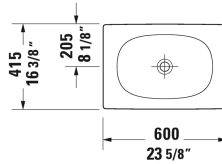

**Viu Above-counter basin # 2358600000**

| &lt; 23 5/8" Inch &gt; |

Above-counter basin	Dimension	Weight	Order number
ground, without overflow, without faucet deck, hardware included, ceramic covered slotted waste included, 23 5/8" Inch			
<b>Colors</b>			
00 White			
<b>Variant</b>			
☒	23 5/8" x 16 7/8" Inch	24.7 lb	2358600000
<b>Suitable products</b>			
Vanity unit wall-mounted 1 pull-out compartment, countertop including one cut-out, for 1 above-counter basin centered, 31 1/2" x 21 5/8" Inch	31 1/2" x 21 5/8" Inch		KT6694
Vanity unit wall-mounted 1 pull-out compartment, countertop including one cut-out, for 1 above-counter basin centered, 39 3/8" x 21 5/8" Inch	39 3/8" x 21 5/8" Inch		KT6695
Vanity unit wall-mounted 1 pull-out compartment, countertop including one cut-out, for 1 above-counter basin centered, 47 1/4" x 21 5/8" Inch	47 1/4" x 21 5/8" Inch		KT6696
Vanity unit wall-mounted 2 pull-out compartments, 1 countertop with one cut-out or two cut-outs, for 1 or 2 above-counter basin(s), 55 1/8" x 21 5/8" Inch	55 1/8" x 21 5/8" Inch		KT6697 B/L/R
Vanity unit wall-mounted 2 drawers, upper drawer including cut-out for siphon and siphon cover, countertop including one cut-out, for 1 above-counter basin centered, 31 1/2" x 21 5/8" Inch	31 1/2" x 21 5/8" Inch		KT6654
Vanity unit wall-mounted 2 drawers, upper drawer including cut-out for siphon and siphon cover, countertop including one cut-out, for 1 above-counter basin centered, 39 3/8" x 21 5/8" Inch	39 3/8" x 21 5/8" Inch		KT6655
Vanity unit wall-mounted 2 drawers, upper drawer including cut-out for siphon and siphon cover, countertop including one cut-out, for 1 above-counter basin centered, 47 1/4" x 21 5/8" Inch	47 1/4" x 21 5/8" Inch		KT6656