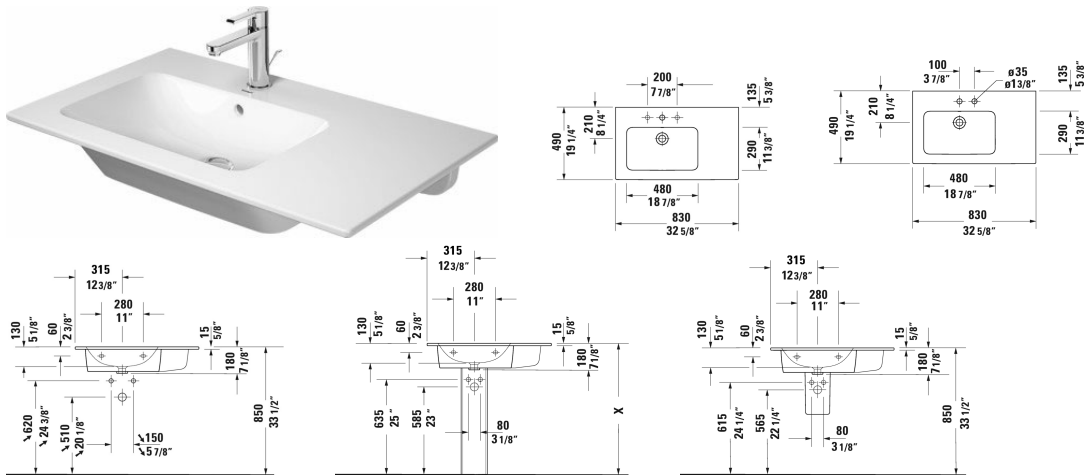

ME by Starck Furniture washbasin asymmetric ♂ # 234583..00 /
 234583..30 / 234583..58 / 234583..60 / 234583..00 /
 234583..30 / 234583..58 / 234583..60

< 32 5/8" Inch >

Furniture washbasin asymmetric	Dimension	Weight	Order number
with overflow, with faucet deck, bowl on left side, hardware included, wall-mounted, 32 5/8" Inch			
Colors			
00 White 32 White Satin Matt			
Variant			
●	32 5/8" x 19 1/4" Inch	47 lb	234583..00
●●●	32 5/8" x 19 1/4" Inch	47 lb	234583..30
●●	32 5/8" x 19 1/4" Inch	47 lb	234583..58
⊗	32 5/8" x 19 1/4" Inch	47 lb	234583..60
●	32 5/8" x 19 1/4" Inch	47 lb	234583..00
●●●	32 5/8" x 19 1/4" Inch	47 lb	234583..30
●●	32 5/8" x 19 1/4" Inch	47 lb	234583..58
⊗	32 5/8" x 19 1/4" Inch	47 lb	234583..60
Infobox			
When using a siphon cover with a washbasin with three faucet holes, the stop valve of the 3-hole lavatory faucet may not exceed a length of max. 3"			
Sanitary ceramics with the special WonderGliss surface finish will remain clean and attractive-looking for a long time to come. When ordering WonderGliss please add a "1" as eleventh digit to the model number.			
Space-saving siphon	1 1/4" Inch	0.9 lb	005076