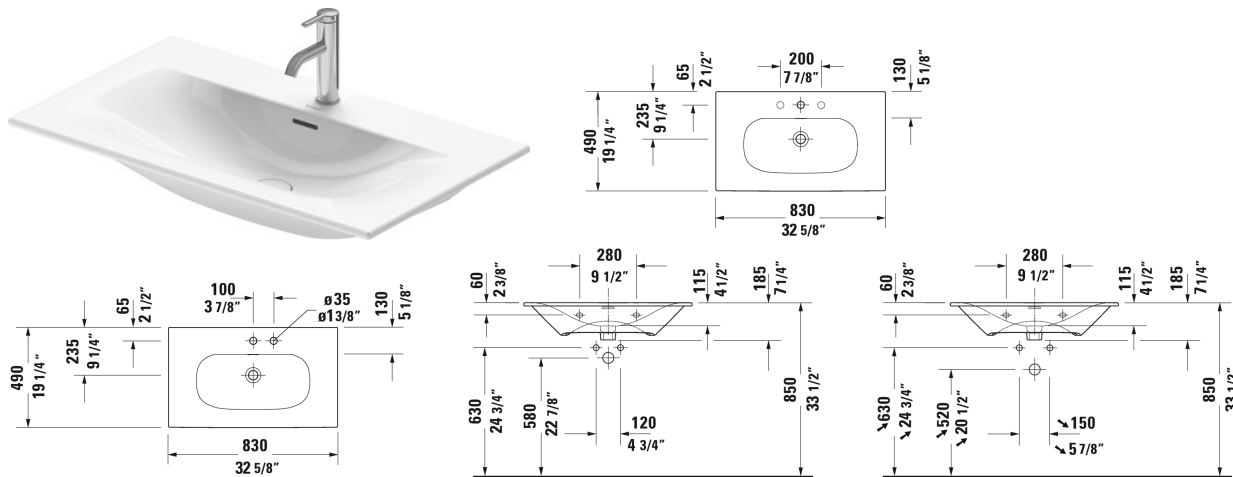

Viu Furniture washbasin & # 2344830000 / 2344830030 /
2344830058 / 2344830060

< 32 5/8" Inch >

Furniture washbasin	Dimension	Weight	Order number
with overflow, with faucet deck, ceramic covered push-open waste included, underside fully glazed, hardware included, wall-mounted, 32 5/8" Inch			
Colors			
00 White			
Variant			
●	32 5/8" x 19 1/4" Inch	44.3 lb	2344830000
● ● ●	32 5/8" x 19 1/4" Inch	44.3 lb	2344830030
● ●	32 5/8" x 19 1/4" Inch	44.3 lb	2344830058
☒	32 5/8" x 19 1/4" Inch	44.3 lb	2344830060
Sanitary ceramics with the special WonderGliss surface finish will remain clean and attractive-looking for a long time to come. When ordering WonderGliss please add a "1" as eleventh digit to the model number.			
Space-saving siphon	1 1/4" Inch	0.9 lb	005076
Suitable products			
Vanity unit wall-mounted 1 pull-out compartment, for Viu # 234483, 32 1/4" x 18 7/8" Inch	32 1/4" x 18 7/8" Inch		LC6137
Vanity unit wall-mounted 2 drawers, upper drawer including cut-out for siphon and siphon cover, for Viu # 234483, 32 1/4" x 32 1/4" x 18 7/8" Inch			LC6307

All drawings contain the necessary measurements which are subject to standard tolerances. They are stated in inch & mm and are non-binding. Exact measurements, in particular for customized installation scenarios, can only be taken from the finished ceramic piece.