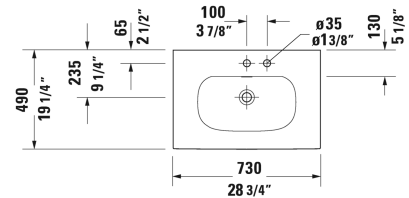

Viu Furniture washbasin & # 2344730000 / 2344730030 /  
2344730058 / 2344730060

< 28 3/4" Inch >

Furniture washbasin	Dimension	Weight	Order number
with overflow, with faucet deck, ceramic covered push-open waste included, underside fully glazed, hardware included, wall-mounted, 28 3/4" Inch			
<b>Colors</b>			
00 White			
<b>Variant</b>			
●	28 3/4" x 19 1/4" Inch	42.3 lb	2344730000
● ● ●	28 3/4" x 19 1/4" Inch	42.3 lb	2344730030
● ●	28 3/4" x 19 1/4" Inch	42.3 lb	2344730058
☒	28 3/4" x 19 1/4" Inch	42.3 lb	2344730060
Sanitary ceramics with the special WonderGliss surface finish will remain clean and attractive-looking for a long time to come. When ordering WonderGliss please add a "1" as eleventh digit to the model number.			
Space-saving siphon	1 1/4" Inch	0.9 lb	005076
<b>Suitable products</b>			
Vanity unit wall-mounted 1 pull-out compartment, for Viu # 234473, 28 3/8" x 18 7/8" Inch	28 3/8" x 18 7/8" Inch		LC6136
Vanity unit wall-mounted 2 drawers, upper drawer including cut-out for siphon and siphon cover, for Viu # 234473, 28 3/8" x 28 3/8" x 18 7/8" Inch	28 3/8" x 28 3/8" x 18 7/8" Inch		LC6306

*All drawings contain the necessary measurements which are subject to standard tolerances. They are stated in inch & mm and are non-binding. Exact measurements, in particular for customized installation scenarios, can only be taken from the finished ceramic piece.*