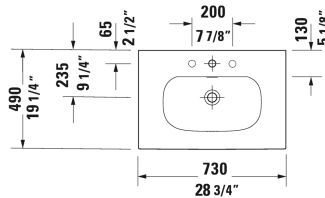

Viu Furniture washbasin & # 2344730000 / 2344730030 /  
2344730058 / 2344730060

< 28 3/4" Inch >

Furniture washbasin	Dimension	Weight	Order number
with overflow, with faucet deck, ceramic covered push-open waste included, underside fully glazed, hardware included, wall-mounted, 28 3/4" Inch			
<b>Colors</b>			
00 White			
<b>Variant</b>			
●	28 3/4" x 19 1/4" Inch	42.3 lb	2344730000
● ● ●	28 3/4" x 19 1/4" Inch	42.3 lb	2344730030
● ●	28 3/4" x 19 1/4" Inch	42.3 lb	2344730058
☒	28 3/4" x 19 1/4" Inch	42.3 lb	2344730060
Sanitary ceramics with the special WonderGliss surface finish will remain clean and attractive-looking for a long time to come. When ordering WonderGliss please add a "1" as eleventh digit to the model number.			
Space-saving siphon	1 1/4" Inch	0.9 lb	005076
<b>Suitable products</b>			
Vanity unit wall-mounted 1 pull-out compartment, for Viu # 234473, 28 3/8" x 18 7/8" Inch	28 3/8" x 18 7/8" Inch		LC6136
Vanity unit wall-mounted 2 drawers, upper drawer including cut-out for siphon and siphon cover, for Viu # 234473, 28 3/8" x 28 3/8" x 18 7/8" Inch	28 3/8" x 28 3/8" x 18 7/8" Inch		LC6306

*All drawings contain the necessary measurements which are subject to standard tolerances. They are stated in inch & mm and are non-binding. Exact measurements, in particular for customized installation scenarios, can only be taken from the finished ceramic piece.*