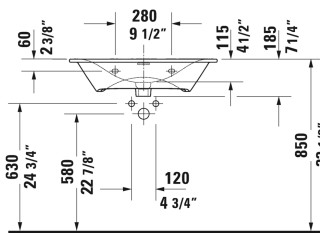

Viu Furniture washbasin & # 2344730000 / 2344730030 /  
2344730058 / 2344730060

< 28 3/4" Inch >

Furniture washbasin	Dimension	Weight	Order number
with overflow, with faucet deck, ceramic covered push-open waste included, underside fully glazed, hardware included, wall-mounted, 28 3/4" Inch			
<b>Colors</b>			
00 White			
<b>Variant</b>			
●	28 3/4" x 19 1/4" Inch	42.3 lb	2344730000
● ● ●	28 3/4" x 19 1/4" Inch	42.3 lb	2344730030
● ●	28 3/4" x 19 1/4" Inch	42.3 lb	2344730058
☒	28 3/4" x 19 1/4" Inch	42.3 lb	2344730060
Sanitary ceramics with the special WonderGliss surface finish will remain clean and attractive-looking for a long time to come. When ordering WonderGliss please add a "1" as eleventh digit to the model number.			
Space-saving siphon	1 1/4" Inch	0.9 lb	005076
<b>Suitable products</b>			
Vanity unit wall-mounted 1 pull-out compartment, for Viu # 234473, 28 3/8" x 18 7/8" Inch	28 3/8" x 18 7/8" Inch		LC6136
Vanity unit wall-mounted 2 drawers, upper drawer including cut-out for siphon and siphon cover, for Viu # 234473, 28 3/8" x 28 3/8" x 18 7/8" Inch	28 3/8" x 28 3/8" x 18 7/8" Inch		LC6306

*All drawings contain the necessary measurements which are subject to standard tolerances. They are stated in inch & mm and are non-binding. Exact measurements, in particular for customized installation scenarios, can only be taken from the finished ceramic piece.*