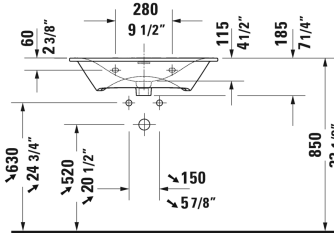

Viu Furniture washbasin & # 2344730000 / 2344730030 /  
2344730058 / 2344730060

< 28 3/4" Inch >

Furniture washbasin	Dimension	Weight	Order number
with overflow, with faucet deck, ceramic covered push-open waste included, underside fully glazed, hardware included, wall-mounted, 28 3/4" Inch			
<b>Colors</b>			
00 White			
<b>Variant</b>			
●	28 3/4" x 19 1/4" Inch	42.3 lb	2344730000
● ● ●	28 3/4" x 19 1/4" Inch	42.3 lb	2344730030
● ●	28 3/4" x 19 1/4" Inch	42.3 lb	2344730058
☒	28 3/4" x 19 1/4" Inch	42.3 lb	2344730060
Sanitary ceramics with the special WonderGliss surface finish will remain clean and attractive-looking for a long time to come. When ordering WonderGliss please add a "1" as eleventh digit to the model number.			
Space-saving siphon	1 1/4" Inch	0.9 lb	005076
<b>Suitable products</b>			
Vanity unit wall-mounted 1 pull-out compartment, for Viu # 234473, 28 3/8" x 18 7/8" Inch	28 3/8" x 18 7/8" Inch		LC6136
Vanity unit wall-mounted 2 drawers, upper drawer including cut-out for siphon and siphon cover, for Viu # 234473, 28 3/8" x 28 3/8" x 18 7/8" Inch	28 3/8" x 28 3/8" x 18 7/8" Inch		LC6306

*All drawings contain the necessary measurements which are subject to standard tolerances. They are stated in inch & mm and are non-binding. Exact measurements, in particular for customized installation scenarios, can only be taken from the finished ceramic piece.*