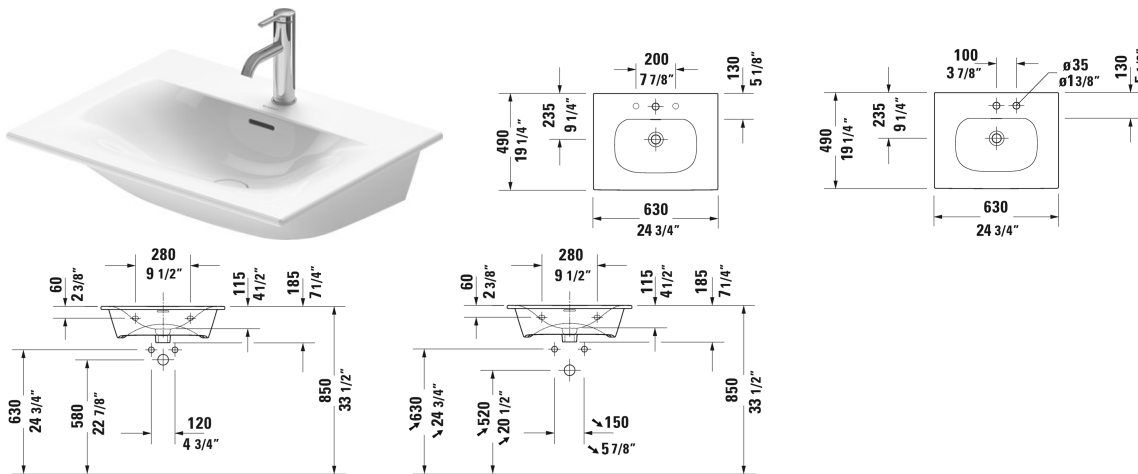

Viu Furniture washbasin & # 2344630000 / 2344630030 /
2344630058 / 2344630060

< 24 3/4" Inch >

Furniture washbasin	Dimension	Weight	Order number
with overflow, with faucet deck, ceramic covered push-open waste included, underside fully glazed, hardware included, wall-mounted, 24 3/4" Inch			
Colors			
00 White			
Variant			
●	24 3/4" x 19 1/4" Inch	35.6 lb	2344630000
● ● ●	24 3/4" x 19 1/4" Inch	35.6 lb	2344630030
● ●	24 3/4" x 19 1/4" Inch	35.6 lb	2344630058
☒	24 3/4" x 19 1/4" Inch	35.6 lb	2344630060
Sanitary ceramics with the special WonderGliss surface finish will remain clean and attractive-looking for a long time to come. When ordering WonderGliss please add a "1" as eleventh digit to the model number.			
Space-saving siphon	1 1/4" Inch	0.9 lb	005076
Suitable products			
Vanity unit wall-mounted 1 pull-out compartment, for Viu # 234463, 24 3/8" x 18 7/8" Inch	24 3/8" x 18 7/8" Inch		LC6135
Vanity unit wall-mounted 2 drawers, upper drawer including cut-out for siphon and siphon cover, for Viu # 234463, 24 3/8" x 18 7/8" Inch	24 3/8" x 18 7/8" Inch		LC6305

All drawings contain the necessary measurements which are subject to standard tolerances. They are stated in inch & mm and are non-binding. Exact measurements, in particular for customized installation scenarios, can only be taken from the finished ceramic piece.