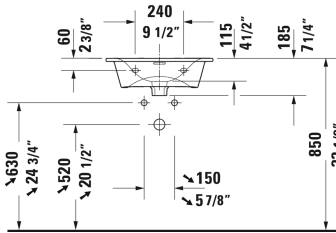

Viu Furniture handrinse basin # 2344530000 / 2344530060

< 20 7/8" Inch >

Furniture handrinse basin	Dimension	Weight	Order number
with overflow, with faucet deck, ceramic covered push-open waste included, underside fully glazed, hardware included, wall-mounted, 20 7/8" Inch			
Colors			
00 White			
Variant			
●	20 7/8" x 16 7/8" Inch	28 lb	2344530000
⊗	20 7/8" x 16 7/8" Inch	28 lb	2344530060
Sanitary ceramics with the special WonderGliss surface finish will remain clean and attractive-looking for a long time to come. When ordering WonderGliss please add a "1" as eleventh digit to the model number.			
Space-saving siphon	1 1/4" Inch	0.9 lb	005076
Suitable products			
Vanity unit wall-mounted 1 pull-out compartment, for Viu # 234453, 20 1/2" x 16 1/2" Inch	20 1/2" x 16 1/2" Inch		LC6134
Vanity unit wall-mounted 2 drawers, upper drawer including cut-out for siphon and siphon cover, for Viu # 234453, 20 1/2" x 20 1/2" x 16 1/2" Inch	20 1/2" x 16 1/2" Inch		LC6304
Vanity unit floorstanding 2 pull-out compartments, upper drawer including cut-out for siphon and siphon cover, for Viu # 234453, 20 1/2" x 16 1/2" Inch	20 1/2" x 16 1/2" Inch		LC6594

All drawings contain the necessary measurements which are subject to standard tolerances. They are stated in inch & mm and are non-binding. Exact measurements, in particular for customized installation scenarios, can only be taken from the finished ceramic piece.