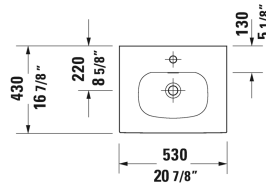

Viu Furniture handrinse basin # 2344530000 / 2344530060

< 20 7/8" Inch >

Furniture handrinse basin	Dimension	Weight	Order number
with overflow, with faucet deck, ceramic covered push-open waste included, underside fully glazed, hardware included, wall-mounted, 20 7/8" Inch			
Colors			
00 White			
Variant			
●	20 7/8" x 16 7/8" Inch	28 lb	2344530000
⊗	20 7/8" x 16 7/8" Inch	28 lb	2344530060
Sanitary ceramics with the special WonderGliss surface finish will remain clean and attractive-looking for a long time to come. When ordering WonderGliss please add a "1" as eleventh digit to the model number.			
Space-saving siphon	1 1/4" Inch	0.9 lb	005076
Suitable products			
Vanity unit wall-mounted 1 pull-out compartment, for Viu # 234453, 20 1/2" x 16 1/2" Inch	20 1/2" x 16 1/2" Inch		LC6134
Vanity unit wall-mounted 2 drawers, upper drawer including cut-out for siphon and siphon cover, for Viu # 234453, 20 1/2" x 20 1/2" x 16 1/2" Inch	20 1/2" x 16 1/2" Inch		LC6304
Vanity unit floorstanding 2 pull-out compartments, upper drawer including cut-out for siphon and siphon cover, for Viu # 234453, 20 1/2" x 16 1/2" Inch	20 1/2" x 16 1/2" Inch		LC6594

All drawings contain the necessary measurements which are subject to standard tolerances. They are stated in inch & mm and are non-binding. Exact measurements, in particular for customized installation scenarios, can only be taken from the finished ceramic piece.