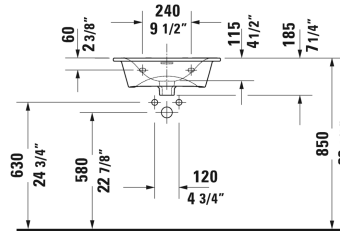

Viu Furniture handrinse basin # 2344530000 / 2344530060

< 20 7/8" Inch >

Furniture handrinse basin	Dimension	Weight	Order number
with overflow, with faucet deck, ceramic covered push-open waste included, underside fully glazed, hardware included, wall-mounted, 20 7/8" Inch			
Colors			
00 White			
Variant			
●	20 7/8" x 16 7/8" Inch	28 lb	2344530000
⊗	20 7/8" x 16 7/8" Inch	28 lb	2344530060
Sanitary ceramics with the special WonderGliss surface finish will remain clean and attractive-looking for a long time to come. When ordering WonderGliss please add a "1" as eleventh digit to the model number.			
Space-saving siphon	1 1/4" Inch	0.9 lb	005076
Suitable products			
Vanity unit wall-mounted 1 pull-out compartment, for Viu # 234453, 20 1/2" x 16 1/2" Inch	20 1/2" x 16 1/2" Inch		LC6134
Vanity unit wall-mounted 2 drawers, upper drawer including cut-out for siphon and siphon cover, for Viu # 234453, 20 1/2" x 20 1/2" x 16 1/2" Inch	20 1/2" x 16 1/2" Inch		LC6304
Vanity unit floorstanding 2 pull-out compartments, upper drawer including cut-out for siphon and siphon cover, for Viu # 234453, 20 1/2" x 16 1/2" Inch	20 1/2" x 16 1/2" Inch		LC6594

All drawings contain the necessary measurements which are subject to standard tolerances. They are stated in inch & mm and are non-binding. Exact measurements, in particular for customized installation scenarios, can only be taken from the finished ceramic piece.