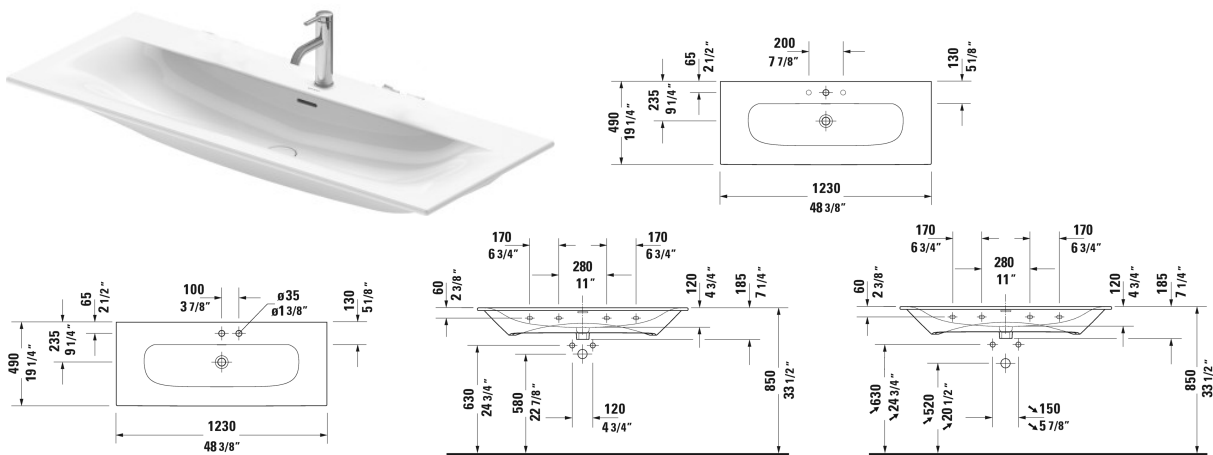

Viu Furniture washbasin & # 2344120000 / 2344120030 /
2344120058 / 2344120060

| < 48 3/8" Inch > |

Furniture washbasin	Dimension	Weight	Order number
with overflow, with faucet deck, ceramic covered push-open waste included, underside fully glazed, hardware included, wall-mounted, 48 3/8" Inch			
Colors			
00 White			
Variant			
●	48 3/8" x 19 1/4" Inch	78.9 lb	2344120000
● ● ●	48 3/8" x 19 1/4" Inch	78.9 lb	2344120030
● ●	48 3/8" x 19 1/4" Inch	78.9 lb	2344120058
☒	48 3/8" x 19 1/4" Inch	78.9 lb	2344120060
Infobox			
When installing ceramics larger than 47 1/4", 2 sets of basin hardware # 6951000000 are required			
Sanitary ceramics with the special WonderGliss surface finish will remain clean and attractive-looking for a long time to come. When ordering WonderGliss please add a "1" as eleventh digit to the model number.			
Space-saving siphon	1 1/4" Inch	0.9 lb	005076
Suitable products			
Vanity unit wall-mounted 1 pull-out compartment, for Viu # 234412, 48" x 18 7/8" Inch	48" x 18 7/8" Inch		LC6139

All drawings contain the necessary measurements which are subject to standard tolerances. They are stated in inch & mm and are non-binding. Exact measurements, in particular for customized installation scenarios, can only be taken from the finished ceramic piece.