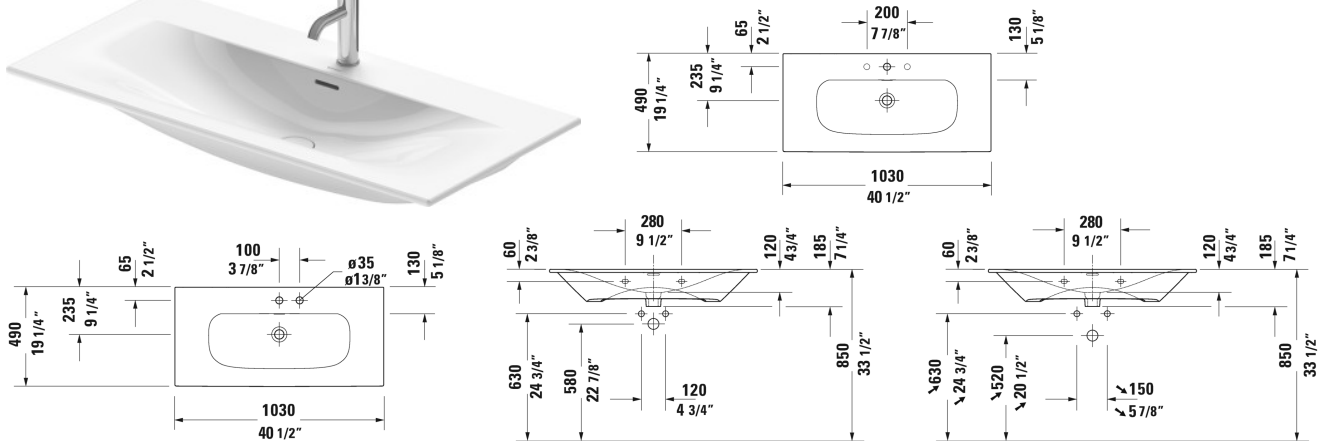

Viu Furniture washbasin & # 2344100000 / 2344100030 /
2344100058 / 2344100060

< 40 1/2" Inch >

Furniture washbasin	Dimension	Weight	Order number
with overflow, with faucet deck, ceramic covered push-open waste included, underside fully glazed, hardware included, wall-mounted, 40 1/2" Inch			
Colors			
00 White			
Variant			
●	40 1/2" x 19 1/4" Inch	60.2 lb	2344100000
● ● ●	40 1/2" x 19 1/4" Inch	60.2 lb	2344100030
● ●	40 1/2" x 19 1/4" Inch	60.2 lb	2344100058
☒	40 1/2" x 19 1/4" Inch	60.2 lb	2344100060
Sanitary ceramics with the special WonderGliss surface finish will remain clean and attractive-looking for a long time to come. When ordering WonderGliss please add a "1" as eleventh digit to the model number.			
Space-saving siphon	1 1/4" Inch	0.9 lb	005076
Suitable products			
Vanity unit wall-mounted 1 pull-out compartment, for Viu # 234410, 40 1/8" x 18 7/8" Inch	40 1/8" x 18 7/8" Inch		LC6138
Vanity unit wall-mounted 2 drawers, upper drawer including cut-out for siphon and siphon cover, for Viu # 234410, 40 1/8" x 40 1/8" x 18 7/8" Inch			LC6308

All drawings contain the necessary measurements which are subject to standard tolerances. They are stated in inch & mm and are non-binding. Exact measurements, in particular for customized installation scenarios, can only be taken from the finished ceramic piece.