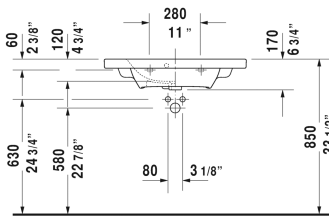

DuraStyle Furniture washbasin Compact # 2337780000 / 2337780030

| < 30 7/8" Inch > |

Furniture washbasin Compact	Dimension	Weight	Order number
with overflow, with faucet deck, underside fully glazed, hardware included, wall-mounted, 30 7/8" Inch			
Colors			
00 White			
Variant			
●	30 7/8" x 15 3/4" Inch	40.6 lb	2337780000
●●●	30 7/8" x 15 3/4" Inch	40.6 lb	2337780030
Sanitary ceramics with the special WonderGliss surface finish will remain clean and attractive-looking for a long time to come. When ordering WonderGliss please add a "1" as eleventh digit to the model number.			
Space-saving siphon	1 1/4" Inch	0.9 lb	005076
Suitable products			
Vanity unit wall-mounted Compact 1 pull-out compartment, for DuraStyle # 233778, 28 3/4" x 14 1/2" Inch	28 3/4" x 14 1/2" Inch		DS6399
Vanity unit wall-mounted Compact 2 drawers, upper drawer including cut-out for siphon and siphon cover, for DuraStyle # 233778, 28 3/4" x 14 1/2" Inch	28 3/4" x 14 1/2" Inch		DS6499

All drawings contain the necessary measurements which are subject to standard tolerances. They are stated in inch & mm and are non-binding. Exact measurements, in particular for customized installation scenarios, can only be taken from the finished ceramic piece.