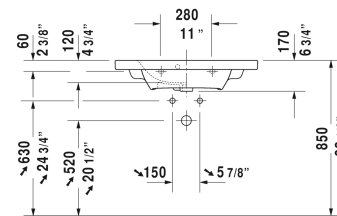

DuraStyle Furniture washbasin Compact # 2337780000 / 2337780030

| < 30 7/8" Inch > |

Furniture washbasin Compact	Dimension	Weight	Order number
with overflow, with faucet deck, underside fully glazed, hardware included, wall-mounted, 30 7/8" Inch			
Colors			
00 White			
Variant			
●	30 7/8" x 15 3/4" Inch	40.6 lb	2337780000
●●●	30 7/8" x 15 3/4" Inch	40.6 lb	2337780030
Sanitary ceramics with the special WonderGliss surface finish will remain clean and attractive-looking for a long time to come. When ordering WonderGliss please add a "1" as eleventh digit to the model number.			
Space-saving siphon	1 1/4" Inch	0.9 lb	005076
Suitable products			
Vanity unit wall-mounted Compact 1 pull-out compartment, for DuraStyle # 233778, 28 3/4" x 14 1/2" Inch	28 3/4" x 14 1/2" Inch		DS6399
Vanity unit wall-mounted Compact 2 drawers, upper drawer including cut-out for siphon and siphon cover, for DuraStyle # 233778, 28 3/4" x 14 1/2" Inch	28 3/4" x 14 1/2" Inch		DS6499

All drawings contain the necessary measurements which are subject to standard tolerances. They are stated in inch & mm and are non-binding. Exact measurements, in particular for customized installation scenarios, can only be taken from the finished ceramic piece.