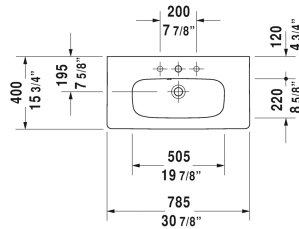

DuraStyle Furniture washbasin Compact # 2337780000 / 2337780030

| < 30 7/8" Inch > |

Furniture washbasin Compact	Dimension	Weight	Order number
with overflow, with faucet deck, underside fully glazed, hardware included, wall-mounted, 30 7/8" Inch			
Colors			
00 White			
Variant			
●	30 7/8" x 15 3/4" Inch	40.6 lb	2337780000
●●●	30 7/8" x 15 3/4" Inch	40.6 lb	2337780030
Sanitary ceramics with the special WonderGliss surface finish will remain clean and attractive-looking for a long time to come. When ordering WonderGliss please add a "1" as eleventh digit to the model number.			
Space-saving siphon	1 1/4" Inch	0.9 lb	005076
Suitable products			
Vanity unit wall-mounted Compact 1 pull-out compartment, for DuraStyle # 233778, 28 3/4" x 14 1/2" Inch	28 3/4" x 14 1/2" Inch		DS6399
Vanity unit wall-mounted Compact 2 drawers, upper drawer including cut-out for siphon and siphon cover, for DuraStyle # 233778, 28 3/4" x 14 1/2" Inch	28 3/4" x 14 1/2" Inch		DS6499

All drawings contain the necessary measurements which are subject to standard tolerances. They are stated in inch & mm and are non-binding. Exact measurements, in particular for customized installation scenarios, can only be taken from the finished ceramic piece.