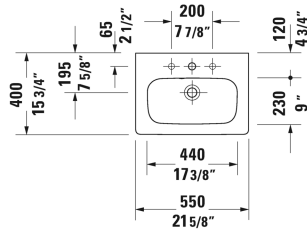

DuraStyle Furniture washbasin Compact # 2337550000 / 2337550030

< 21 5/8" Inch >

Furniture washbasin Compact	Dimension	Weight	Order number
with overflow, with faucet deck, underside fully glazed, wall-mounted, hardware included, 21 5/8" Inch			
Colors			
00 White			
Variant			
●	21 5/8" x 15 3/4" Inch	31.3 lb	2337550000
●●●	21 5/8" x 15 3/4" Inch	31.3 lb	2337550030
Infobox			
For vanity units the space-saving siphon is recommended			
Sanitary ceramics with the special WonderGliss surface finish will remain clean and attractive-looking for a long time to come. When ordering WonderGliss please add a "1" as eleventh digit to the model number.			
Space-saving siphon	1 1/4" Inch	0.9 lb	005076
Suitable products			
Vanity unit wall-mounted Compact 1 pull-out compartment, for DuraStyle # 233755, 19 5/8" x 14 1/2" Inch	19 5/8" x 14 1/2" Inch		DS6303
Vanity unit wall-mounted Compact 2 drawers, upper drawer including cut-out for siphon and siphon cover, for DuraStyle # 233755, 19 5/8" x 14 1/2" Inch	19 5/8" x 14 1/2" Inch		DS6403

**DuraStyle Furniture washbasin Compact # 2337550000 /
2337550030**

|< 21 5/8" Inch >|

All drawings contain the necessary measurements which are subject to standard tolerances. They are stated in inch & mm and are non-binding. Exact measurements, in particular for customized installation scenarios, can only be taken from the finished ceramic piece.