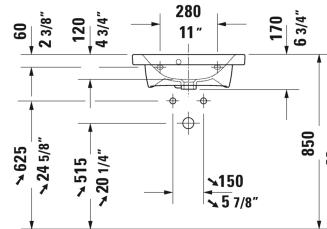

DuraStyle Furniture washbasin Compact # 2337550000 / 2337550030

< 21 5/8" Inch >

Furniture washbasin Compact	Dimension	Weight	Order number
with overflow, with faucet deck, underside fully glazed, wall-mounted, hardware included, 21 5/8" Inch			
Colors			
00 White			
Variant			
●	21 5/8" x 15 3/4" Inch	31.3 lb	2337550000
●●●	21 5/8" x 15 3/4" Inch	31.3 lb	2337550030
Infobox			
For vanity units the space-saving siphon is recommended			
Sanitary ceramics with the special WonderGliss surface finish will remain clean and attractive-looking for a long time to come. When ordering WonderGliss please add a "1" as eleventh digit to the model number.			
Space-saving siphon	1 1/4" Inch	0.9 lb	005076
Suitable products			
Vanity unit wall-mounted Compact 1 pull-out compartment, for DuraStyle # 233755, 19 5/8" x 14 1/2" Inch	19 5/8" x 14 1/2" Inch		DS6303
Vanity unit wall-mounted Compact 2 drawers, upper drawer including cut-out for siphon and siphon cover, for DuraStyle # 233755, 19 5/8" x 14 1/2" Inch	19 5/8" x 14 1/2" Inch		DS6403

**DuraStyle Furniture washbasin Compact # 2337550000 /
2337550030**

|< 21 5/8" Inch >|

All drawings contain the necessary measurements which are subject to standard tolerances. They are stated in inch & mm and are non-binding. Exact measurements, in particular for customized installation scenarios, can only be taken from the finished ceramic piece.