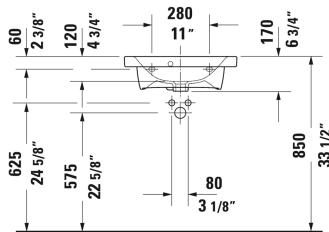

DuraStyle Furniture washbasin Compact # 2337550000 / 2337550030

< 21 5/8" Inch >

Furniture washbasin Compact	Dimension	Weight	Order number
with overflow, with faucet deck, underside fully glazed, wall-mounted, hardware included, 21 5/8" Inch			
Colors			
00 White			
Variant			
●	21 5/8" x 15 3/4" Inch	31.3 lb	2337550000
●●●	21 5/8" x 15 3/4" Inch	31.3 lb	2337550030
Infobox			
For vanity units the space-saving siphon is recommended			
Sanitary ceramics with the special WonderGliss surface finish will remain clean and attractive-looking for a long time to come. When ordering WonderGliss please add a "1" as eleventh digit to the model number.			
Space-saving siphon	1 1/4" Inch	0.9 lb	005076
Suitable products			
Vanity unit wall-mounted Compact 1 pull-out compartment, for DuraStyle # 233755, 19 5/8" x 14 1/2" Inch	19 5/8" x 14 1/2" Inch		DS6303
Vanity unit wall-mounted Compact 2 drawers, upper drawer including cut-out for siphon and siphon cover, for DuraStyle # 233755, 19 5/8" x 14 1/2" Inch	19 5/8" x 14 1/2" Inch		DS6403

**DuraStyle Furniture washbasin Compact # 2337550000 /
2337550030**

|< 21 5/8" Inch >|

All drawings contain the necessary measurements which are subject to standard tolerances. They are stated in inch & mm and are non-binding. Exact measurements, in particular for customized installation scenarios, can only be taken from the finished ceramic piece.