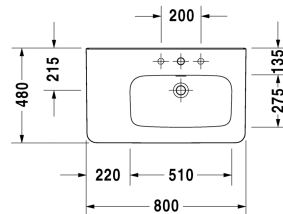

DuraStyle Furniture washbasin asymmetric ♿ # 2326800000 / 2326800030

| < 31 1/2" Inch > |

Furniture washbasin asymmetric	Dimension	Weight	Order number
with faucet deck, bowl on right side, underside fully glazed, hardware included, wall-mounted, 31 1/2" Inch			
Colors			
00 White			
Variant			
● with overflow	31 1/2" x 18 7/8" Inch	49.4 lb	2326800000
●●● with overflow	31 1/2" x 18 7/8" Inch	49.4 lb	2326800030
Infobox			
Washbasin is not ADA compliant in combination with pedestal, siphon cover or metal console			
Sanitary ceramics with the special WonderGliss surface finish will remain clean and attractive-looking for a long time to come. When ordering WonderGliss please add a "1" as eleventh digit to the model number.			
Accessory for ceramics			
Push button drain assembly for washbasins with overflow	2" Inch	0.8 lb	005052

All drawings contain the necessary measurements which are subject to standard tolerances. They are stated in inch & mm and are non-binding. Exact measurements, in particular for customized installation scenarios, can only be taken from the finished ceramic piece.