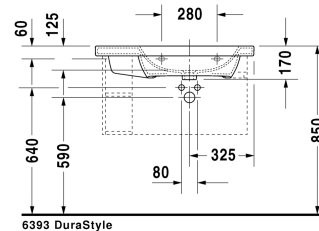

DuraStyle Furniture washbasin asymmetric ♿ # 2326800000 / 2326800030

| < 31 1/2" Inch > |

Furniture washbasin asymmetric	Dimension	Weight	Order number
with faucet deck, bowl on right side, underside fully glazed, hardware included, wall-mounted, 31 1/2" Inch			
Colors			
00 White			
Variant			
● with overflow	31 1/2" x 18 7/8" Inch	49.4 lb	2326800000
●●● with overflow	31 1/2" x 18 7/8" Inch	49.4 lb	2326800030
Infobox			
Washbasin is not ADA compliant in combination with pedestal, siphon cover or metal console			
Sanitary ceramics with the special WonderGliss surface finish will remain clean and attractive-looking for a long time to come. When ordering WonderGliss please add a "1" as eleventh digit to the model number.			
Accessory for ceramics			
Push button drain assembly for washbasins with overflow	2" Inch	0.8 lb	005052

All drawings contain the necessary measurements which are subject to standard tolerances. They are stated in inch & mm and are non-binding. Exact measurements, in particular for customized installation scenarios, can only be taken from the finished ceramic piece.