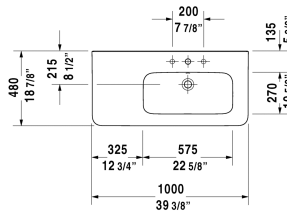

DuraStyle Furniture washbasin asymmetric # 2326100000 / 2326100030

< 39 3/8" Inch >

6396 DuraStyle

Furniture washbasin asymmetric	Dimension	Weight	Order number
with faucet deck, bowl on right side, hardware included, wall-mounted, 39 3/8" Inch			
Colors			
00 White			
Variant			
● with overflow	39 3/8" x 18 7/8" Inch	59.5 lb	2326100000
●●● with overflow	39 3/8" x 18 7/8" Inch	59.5 lb	2326100030
Infobox			
Washbasin is not ADA compliant in combination with pedestal, siphon cover or metal console			
Sanitary ceramics with the special WonderGliss surface finish will remain clean and attractive-looking for a long time to come. When ordering WonderGliss please add a "1" as eleventh digit to the model number.			
Accessory for ceramics			
Push button drain assembly for washbasins with overflow	2" Inch	0.8 lb	005052
Siphon for washbasin with outlet pipe 11 3/4"	1 1/4" Inch	1.3 lb	005026

All drawings contain the necessary measurements which are subject to standard tolerances. They are stated in inch & mm and are non-binding. Exact measurements, in particular for customized installation scenarios, can only be taken from the finished ceramic piece.