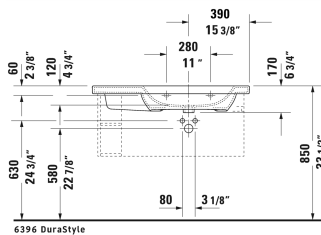

DuraStyle Furniture washbasin asymmetric # 2326100000 / 2326100030

< 39 3/8" Inch >

6396 DuraStyle

Furniture washbasin asymmetric	Dimension	Weight	Order number
with faucet deck, bowl on right side, hardware included, wall-mounted, 39 3/8" Inch			
Colors			
00 White			
Variant			
● with overflow	39 3/8" x 18 7/8" Inch	59.5 lb	2326100000
●●● with overflow	39 3/8" x 18 7/8" Inch	59.5 lb	2326100030
Infobox			
Washbasin is not ADA compliant in combination with pedestal, siphon cover or metal console			
Sanitary ceramics with the special WonderGliss surface finish will remain clean and attractive-looking for a long time to come. When ordering WonderGliss please add a "1" as eleventh digit to the model number.			
Accessory for ceramics			
Push button drain assembly for washbasins with overflow	2" Inch	0.8 lb	005052
Siphon for washbasin with outlet pipe 11 3/4"	1 1/4" Inch	1.3 lb	005026

All drawings contain the necessary measurements which are subject to standard tolerances. They are stated in inch & mm and are non-binding. Exact measurements, in particular for customized installation scenarios, can only be taken from the finished ceramic piece.