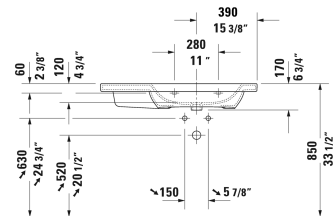

DuraStyle Furniture washbasin asymmetric # 2326100000 / 2326100030

< 39 3/8" Inch >

6396 DuraStyle

Furniture washbasin asymmetric	Dimension	Weight	Order number
with faucet deck, bowl on right side, hardware included, wall-mounted, 39 3/8" Inch			
Colors			
00 White			
Variant			
● with overflow	39 3/8" x 18 7/8" Inch	59.5 lb	2326100000
●●● with overflow	39 3/8" x 18 7/8" Inch	59.5 lb	2326100030
Infobox			
Washbasin is not ADA compliant in combination with pedestal, siphon cover or metal console			
Sanitary ceramics with the special WonderGliss surface finish will remain clean and attractive-looking for a long time to come. When ordering WonderGliss please add a "1" as eleventh digit to the model number.			
Accessory for ceramics			
Push button drain assembly for washbasins with overflow	2" Inch	0.8 lb	005052
Siphon for washbasin with outlet pipe 11 3/4"	1 1/4" Inch	1.3 lb	005026

All drawings contain the necessary measurements which are subject to standard tolerances. They are stated in inch & mm and are non-binding. Exact measurements, in particular for customized installation scenarios, can only be taken from the finished ceramic piece.