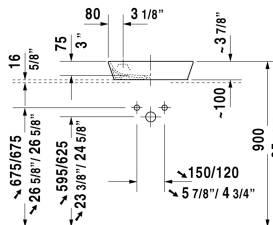

Starck 1 Washbowl # 2322460000

| < 18 1/8" Inch > |

Washbowl	Dimension	Weight	Order number
with interior tap platform, ground, without overflow, hardware included, 18 1/8" Inch			
Colors			
00 White			
Variant			
●	18 1/8" x 18 1/8" Inch	20.7 lb	2322460000
Infobox			
We recommend the following faucets: Axor Starck Puro (Hansgrohe), Metris S (Hansgrohe), Metris 110 (Hansgrohe), Talis 150 (Hansgrohe), Focus 190 (Hansgrohe), Imo (Dornbracht)			
Sanitary ceramics with the special WonderGliss surface finish will remain clean and attractive-looking for a long time to come. When ordering WonderGliss please add a "1" as eleventh digit to the model number.			
Suitable products			
Vanity unit wall-mounted 1 pull-out compartment, countertop including one cut-out, for 1 above-counter basin central, 31 1/2" x 21 5/8" Inch	31 1/2" x 21 5/8" Inch		KT6694
Vanity unit wall-mounted 1 pull-out compartment, countertop including one cut-out, for 1 above-counter basin central, 39 3/8" x 21 5/8" Inch	39 3/8" x 21 5/8" Inch		KT6695
Vanity unit wall-mounted 1 pull-out compartment, countertop including one cut-out, for 1 above-counter basin central, 47 1/4" x 21 5/8" Inch	47 1/4" x 21 5/8" Inch		KT6696
Vanity unit wall-mounted 2 pull-out compartments, 1 countertop with one cut-out or two cut-outs, for 1 or 2 above-counter basins, 55 1/8" x 21 5/8" Inch	55 1/8" x 21 5/8" Inch		KT6697 B/L/R
Vanity unit wall-mounted 2 drawers, upper drawer including cut-out for siphon and siphon cover, countertop including one cut-out, for 1 above-counter basin central, 31 1/2" x 21 5/8" Inch	31 1/2" x 21 5/8" Inch		KT6654

All drawings contain the necessary measurements which are subject to standard tolerances. They are stated in inch & mm and are non-binding. Exact measurements, in particular for customized installation scenarios, can only be taken from the finished ceramic piece.