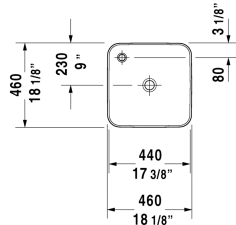

Starck 1 Washbowl # 2322460000

| < 18 1/8" Inch > |

Washbowl	Dimension	Weight	Order number
with interior tap platform, ground, without overflow, hardware included, 18 1/8" Inch			
Colors			
00 White			
Variant			
●	18 1/8" x 18 1/8" Inch	20.7 lb	2322460000
Infobox			
We recommend the following faucets: Axor Starck Puro (Hansgrohe), Metris S (Hansgrohe), Metris 110 (Hansgrohe), Talis 150 (Hansgrohe), Focus 190 (Hansgrohe), Imo (Dornbracht)			
Sanitary ceramics with the special WonderGliss surface finish will remain clean and attractive-looking for a long time to come. When ordering WonderGliss please add a "1" as eleventh digit to the model number.			
Suitable products			
Vanity unit wall-mounted 1 pull-out compartment, countertop including one cut-out, for 1 above-counter basin central, 31 1/2" x 21 5/8" Inch	31 1/2" x 21 5/8" Inch		KT6694
Vanity unit wall-mounted 1 pull-out compartment, countertop including one cut-out, for 1 above-counter basin central, 39 3/8" x 21 5/8" Inch	39 3/8" x 21 5/8" Inch		KT6695
Vanity unit wall-mounted 1 pull-out compartment, countertop including one cut-out, for 1 above-counter basin central, 47 1/4" x 21 5/8" Inch	47 1/4" x 21 5/8" Inch		KT6696
Vanity unit wall-mounted 2 pull-out compartments, 1 countertop with one cut-out or two cut-outs, for 1 or 2 above-counter basins, 55 1/8" x 21 5/8" Inch	55 1/8" x 21 5/8" Inch		KT6697 B/L/R
Vanity unit wall-mounted 2 drawers, upper drawer including cut-out for siphon and siphon cover, countertop including one cut-out, for 1 above-counter basin central, 31 1/2" x 21 5/8" Inch	31 1/2" x 21 5/8" Inch		KT6654