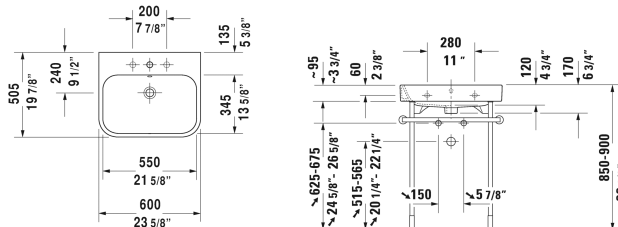

Happy D.2 Furniture washbasin # 2318600000 / 2318600030

| < 23 5/8" Inch > |

Furniture washbasin	Dimension	Weight	Order number
with overflow, with faucet deck, overflow clip Chrome included, wall-mounted, hardware included, 23 5/8" Inch			
Colors			
00 White			
Variant			
●	23 5/8" x 19 7/8" Inch	39.5 lb	2318600000
●●●	23 5/8" x 19 7/8" Inch	39.5 lb	2318600030
Sanitary ceramics with the special WonderGliss surface finish will remain clean and attractive-looking for a long time to come. When ordering WonderGliss please add a "1" as eleventh digit to the model number.			
Space-saving siphon	1 1/4" Inch	0.9 lb	005076
Design Siphon		3.3 lb	005036
Suitable products			
Vanity unit wall-mounted 2 drawers, upper drawer including cut-out for siphon and siphon cover, for Happy D.2 # 231860, 22 22 5/8" x 18 7/8" Inch 5/8" x 18 7/8" Inch			H26363
Vanity unit 2 drawers, upper drawer including cut-out for siphon and siphon cover, for Happy D.2 # 231860, 22 5/8" x 18 7/8" Inch	22 5/8" x 18 7/8" Inch		H26371
Metal console Chrome, height adjustable +2", for washbasin # 231860,			003028
Delos vanity unit for console 2 drawers, upper drawer including cut-out for siphon and siphon cover, 35 3/8" x 21 5/8" Inch	35 3/8" x 21 5/8" Inch		DL5718

All drawings contain the necessary measurements which are subject to standard tolerances. They are stated in inch & mm and are non-binding. Exact measurements, in particular for customized installation scenarios, can only be taken from the finished ceramic piece.