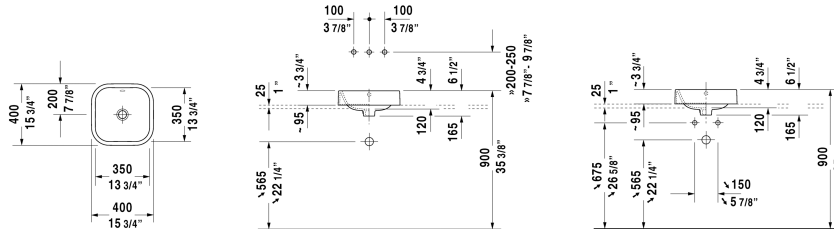

Happy D.2 Washbowl ☒ # 2314400000

< 15 3/4" Inch >

Washbowl	Dimension	Weight	Order number
ground, with overflow, without faucet deck, hardware included, overflow clip Chrome included, 15 3/4" Inch			
Colors			
00 White			
Variant			
☒	15 3/4" x 15 3/4" Inch	26.4 lb	2314400000
Sanitary ceramics with the special WonderGliss surface finish will remain clean and attractive-looking for a long time to come. When ordering WonderGliss please add a "1" as eleventh digit to the model number.			
Push button drain assembly for washbasins with overflow	2" Inch	0.8 lb	005052
Design Siphon		3.3 lb	005036
Suitable products			
Vanity unit wall-mounted 1 pull-out compartment, countertop including one cut-out, for 1 above-counter basin centered, 31 1/2" x 21 5/8" Inch	31 1/2" x 21 5/8" Inch		KT6694
Vanity unit wall-mounted 1 pull-out compartment, countertop including one cut-out, for 1 above-counter basin centered, 39 3/8" x 21 5/8" Inch	39 3/8" x 21 5/8" Inch		KT6695
Vanity unit wall-mounted 1 pull-out compartment, countertop including one cut-out, for 1 above-counter basin centered, 47 1/4" x 21 5/8" Inch	47 1/4" x 21 5/8" Inch		KT6696
Vanity unit wall-mounted 2 pull-out compartments, 1 countertop with one cut-out or two cut-outs, for 1 or 2 above-counter basin(s), 55 1/8" x 21 5/8" Inch	55 1/8" x 21 5/8" Inch		KT6697 B/L/R
Vanity unit wall-mounted 2 drawers, upper drawer including cut-out for siphon and siphon cover, countertop including one cut-out, for 1 above-counter basin centered, 31 1/2" x 21 5/8" Inch	31 1/2" x 21 5/8" Inch		KT6654

All drawings contain the necessary measurements which are subject to standard tolerances. They are stated in inch & mm and are non-binding. Exact measurements, in particular for customized installation scenarios, can only be taken from the finished ceramic piece.