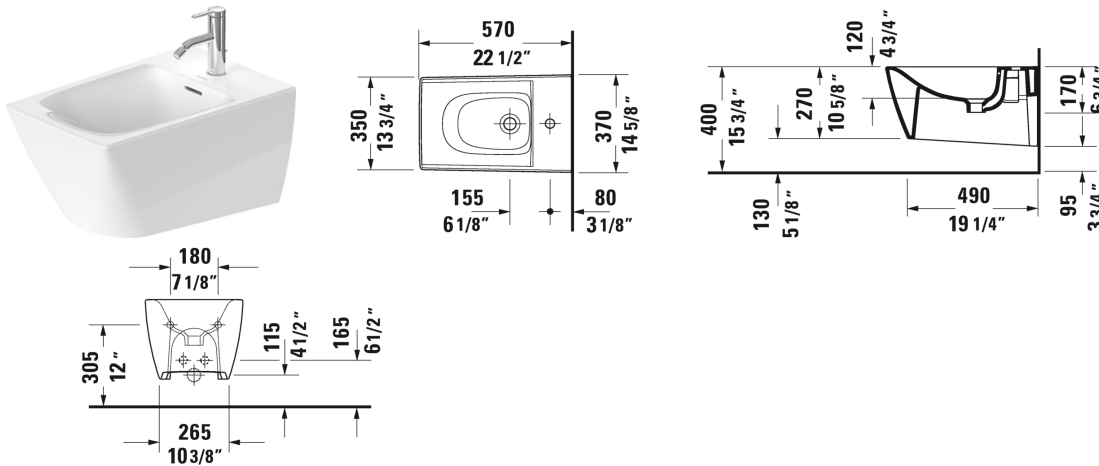

Viu Bidet wall-mounted # 2292150000

| < 14 5/8" Inch > |

Bidet wall-mounted	Dimension	Weight	Order number
with overflow, with faucet deck, Pop-up waste with ceramic cover, pop-up waste with ceramic cover included, Durafix included, 14 5/8" Inch			
Colors			
00 White			
Variant			
	14 5/8" x 22 1/2" Inch	48.5 lb	2292150000
Infobox			
In-wall carrier required for installation, Durafix for concealed fixation is included			
Sanitary ceramics with the special WonderGliss surface finish will remain clean and attractive-looking for a long time to come. When ordering WonderGliss please add a "1" as eleventh digit to the model number.			
Geberit carrier for bidets	19 3/4" x 4" Inch	28.6 lb	111520
Siphon for bidet with extended outlet pipe	1 1/4" x 19 3/4" Inch	1.3 lb	005027
Hardware for wall-mounted bidet and wall-mounted toilet	Ø 1/2" x 7 1/8" Inch	0.4 lb	006500

All drawings contain the necessary measurements which are subject to standard tolerances. They are stated in inch & mm and are non-binding. Exact measurements, in particular for customized installation scenarios, can only be taken from the finished ceramic piece.