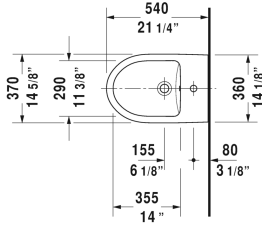

**DuraStyle Basic Bidet wall-mounted # 2279150000**

| < 14 5/8" Inch > |

Bidet wall-mounted	Dimension	Weight	Order number
with overflow, with faucet deck			
<b>Colors</b>			
00 White			
<b>Variant</b>			
	14 5/8" x 21 1/4" Inch	44.1 lb	2279150000
<b>Infobox</b>			
In-wall carrier required for installation			
Sanitary ceramics with the special WonderGliss surface finish will remain clean and attractive-looking for a long time to come. When ordering WonderGliss please add a "1" as eleventh digit to the model number.			
Geberit carrier for bidets	19 3/4" x 4" Inch	28.6 lb	111520
Siphon for bidet with extended outlet pipe	1 1/4" x 19 3/4" Inch	1.3 lb	005027
Hardware for wall-mounted bidet and wall-mounted toilet	Ø 1/2" x 7 1/8" Inch	0.4 lb	006500

All drawings contain the necessary measurements which are subject to standard tolerances. They are stated in inch & mm and are non-binding. Exact measurements, in particular for customized installation scenarios, can only be taken from the finished ceramic piece.