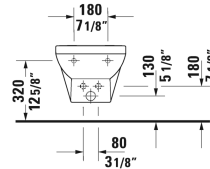

**DuraStyle Basic Bidet wall-mounted # 2279150000**

| < 14 5/8" Inch > |

Bidet wall-mounted	Dimension	Weight	Order number
with overflow, with faucet deck			
<b>Colors</b>			
00 White			
<b>Variant</b>			
	14 5/8" x 21 1/4" Inch	44.1 lb	2279150000
<b>Infobox</b>			
In-wall carrier required for installation			
Sanitary ceramics with the special WonderGliss surface finish will remain clean and attractive-looking for a long time to come. When ordering WonderGliss please add a "1" as eleventh digit to the model number.			
Geberit carrier for bidets	19 3/4" x 4" Inch	28.6 lb	111520
Siphon for bidet with extended outlet pipe	1 1/4" x 19 3/4" Inch	1.3 lb	005027
Hardware for wall-mounted bidet and wall-mounted toilet	Ø 1/2" x 7 1/8" Inch	0.4 lb	006500

All drawings contain the necessary measurements which are subject to standard tolerances. They are stated in inch & mm and are non-binding. Exact measurements, in particular for customized installation scenarios, can only be taken from the finished ceramic piece.