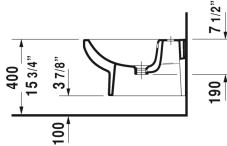

**DuraStyle Basic Bidet wall-mounted # 2279150000**

| < 14 5/8" Inch > |

Bidet wall-mounted	Dimension	Weight	Order number
with overflow, with faucet deck			
<b>Colors</b>			
00 White			
<b>Variant</b>			
	14 5/8" x 21 1/4" Inch	44.1 lb	2279150000
<b>Infobox</b>			
In-wall carrier required for installation			
Sanitary ceramics with the special WonderGliss surface finish will remain clean and attractive-looking for a long time to come. When ordering WonderGliss please add a "1" as eleventh digit to the model number.			
Geberit carrier for bidets	19 3/4" x 4" Inch	28.6 lb	111520
Siphon for bidet with extended outlet pipe	1 1/4" x 19 3/4" Inch	1.3 lb	005027
Hardware for wall-mounted bidet and wall-mounted toilet	Ø 1/2" x 7 1/8" Inch	0.4 lb	006500

All drawings contain the necessary measurements which are subject to standard tolerances. They are stated in inch & mm and are non-binding. Exact measurements, in particular for customized installation scenarios, can only be taken from the finished ceramic piece.