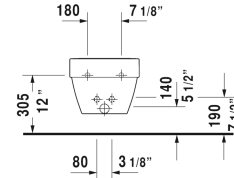

**Vero Air Bidet wall-mounted # 2274150000**

< 14 5/8" Inch >

Bidet wall-mounted	Dimension	Weight	Order number
with overflow, with faucet deck, Durafix included			
<b>Colors</b>			
00 White			
<b>Variant</b>			
	14 5/8" x 22 1/2" Inch	44.1 lb	2274150000
<b>Infobox</b>			
Durafix for concealed fixation is included, If in-wall carrier is not used, hardware # 006500 is recommended, In-wall carrier required for installation			
Sanitary ceramics with the special WonderGliss surface finish will remain clean and attractive-looking for a long time to come. When ordering WonderGliss please add a "1" as eleventh digit to the model number.			
Geberit carrier for bidets	19 3/4" x 4" Inch	28.6 lb	111520
Siphon for bidet with extended outlet pipe	1 1/4" x 19 3/4" Inch	1.3 lb	005027
Hardware for wall-mounted bidet and wall-mounted toilet	Ø 1/2" x 7 1/8" Inch	0.4 lb	006500

*All drawings contain the necessary measurements which are subject to standard tolerances. They are stated in inch & mm and are non-binding. Exact measurements, in particular for customized installation scenarios, can only be taken from the finished ceramic piece.*