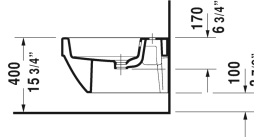

**Vero Air Bidet wall-mounted # 2274150000**

< 14 5/8" Inch >

Bidet wall-mounted	Dimension	Weight	Order number
with overflow, with faucet deck, Durafix included			
<b>Colors</b>			
00 White			
<b>Variant</b>			
	14 5/8" x 22 1/2" Inch	44.1 lb	2274150000
<b>Infobox</b>			
Durafix for concealed fixation is included, If in-wall carrier is not used, hardware # 006500 is recommended, In-wall carrier required for installation			
Sanitary ceramics with the special WonderGliss surface finish will remain clean and attractive-looking for a long time to come. When ordering WonderGliss please add a "1" as eleventh digit to the model number.			
Geberit carrier for bidets	19 3/4" x 4" Inch	28.6 lb	111520
Siphon for bidet with extended outlet pipe	1 1/4" x 19 3/4" Inch	1.3 lb	005027
Hardware for wall-mounted bidet and wall-mounted toilet	Ø 1/2" x 7 1/8" Inch	0.4 lb	006500

*All drawings contain the necessary measurements which are subject to standard tolerances. They are stated in inch & mm and are non-binding. Exact measurements, in particular for customized installation scenarios, can only be taken from the finished ceramic piece.*