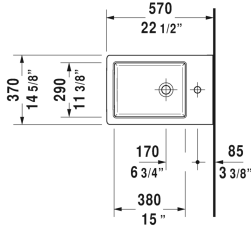

**Vero Air Bidet wall-mounted # 2274150000**

< 14 5/8" Inch >

Bidet wall-mounted	Dimension	Weight	Order number
with overflow, with faucet deck, Durafix included			
<b>Colors</b>			
00 White			
<b>Variant</b>			
	14 5/8" x 22 1/2" Inch	44.1 lb	2274150000
<b>Infobox</b>			
Durafix for concealed fixation is included, If in-wall carrier is not used, hardware # 006500 is recommended, In-wall carrier required for installation			
Sanitary ceramics with the special WonderGliss surface finish will remain clean and attractive-looking for a long time to come. When ordering WonderGliss please add a "1" as eleventh digit to the model number.			
Geberit carrier for bidets	19 3/4" x 4" Inch	28.6 lb	111520
Siphon for bidet with extended outlet pipe	1 1/4" x 19 3/4" Inch	1.3 lb	005027
Hardware for wall-mounted bidet and wall-mounted toilet	Ø 1/2" x 7 1/8" Inch	0.4 lb	006500

*All drawings contain the necessary measurements which are subject to standard tolerances. They are stated in inch & mm and are non-binding. Exact measurements, in particular for customized installation scenarios, can only be taken from the finished ceramic piece.*