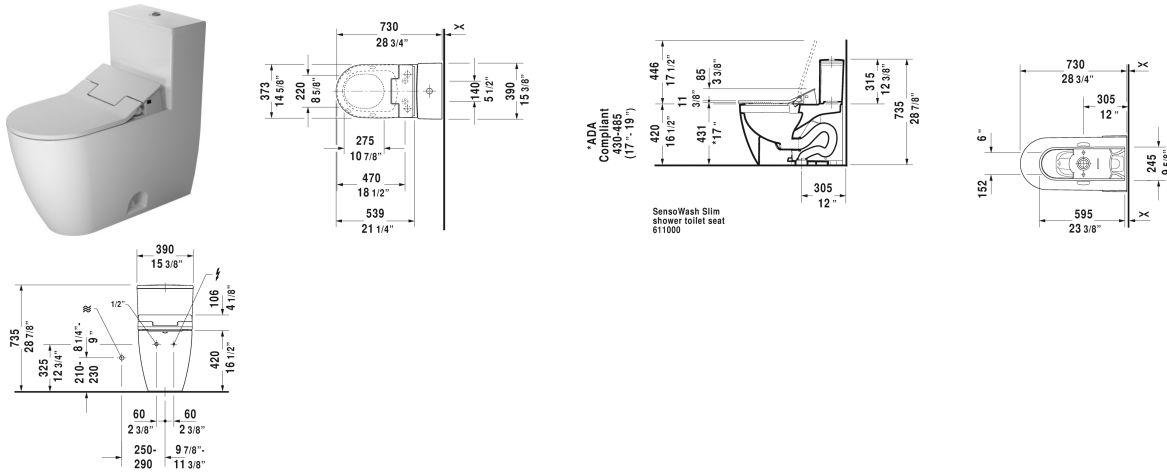

ME by Starck One-Piece toilet Duravit Rimless® # 217351..01 / 217351..85

| < 14 1/8" Inch > |

One-Piece toilet Duravit Rimless®	Dimension	Weight	Order number
rimless, connecting elements for SensoWash with concealed connections included, US-version toilet, syphonic, 12" rough-in, vertical outlet, only in combination with SensoWash, cUPC listed			
Colors			
00 White 20 HygieneGlaze (an antibacterial ceramic glaze that provides almost indefinite effectiveness)			
Variant			
◆ 1.32/0.92 gpf, with Dual Flush mechanism	14 1/8" x 28 3/4" Inch		217351..01
◆ 1.28 gpf, with Single Flush piston valve, top flush	14 1/8" x 28 3/4" Inch		217351..85
Suitable products			
SensoWash Slim shower-toilet seat with concealed connections, remote control included, Locking function via remote control, rear-, front and oscillating wash, self-cleaning wand, with slow close, night light, Seat and lid easy removable one-handed, Automatic drainage in periods of prolonged disuse, on / off-button, cIAPMO®ELECTRICAL, 14 3/4" x 21 1/4" Inch	14 3/4" x 21 1/4" Inch		611000

All drawings contain the necessary measurements which are subject to standard tolerances. They are stated in inch & mm and are non-binding. Exact measurements, in particular for customized installation scenarios, can only be taken from the finished ceramic piece.