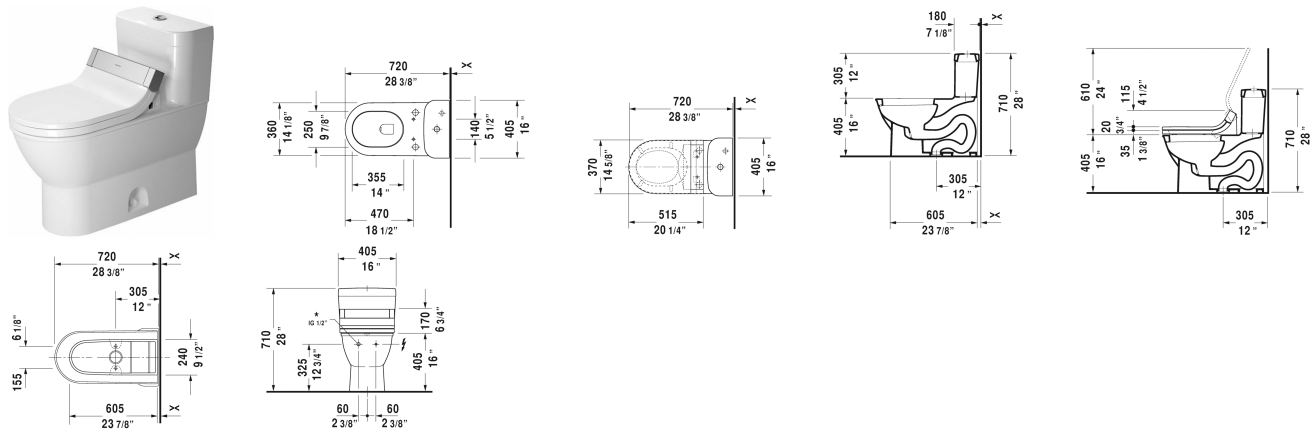

Darling New One-Piece toilet for SensoWash® # 212351..05

< 15 3/4" Inch >

One-Piece toilet for SensoWash®	Dimension	Weight	Order number
<p>only in combination with SensoWash, syphonic, 12" rough-in, with single flush piston valve, top flush, connecting elements for SensoWash with concealed connections included, vertical outlet, cUPC® listed*, 1.28 gpf</p>			
Colors			
00 White 20 HygieneGlaze (an antibacterial ceramic glaze that provides almost indefinite effectiveness)			
Variant			
●	15 3/4" x 28 1/8" Inch	106.5 lb	212351..05
Infobox			
* Complies with following standards: ASME A112.19.2/CSA B45.1			
Sanitary ceramics with the special WonderGliss surface finish will remain clean and attractive-looking for a long time to come. When ordering WonderGliss please add a "1" as eleventh digit to the model number.			
Mounting set for One-Piece and Two-Piece toilets, outlet 3/8" - male thread, wall connection 1/2" - female thread, 1/2", North American version	17 3/4" Inch	1.1 lb	001417
Suitable products			

Darling New One-Piece toilet for SensoWash® # 212351..05

|< 15 3/4" Inch >|

<p>SensoWash® Starck C shower-toilet seat for ME by Starck, Starck 2, Starck 3 and Darling New* rear-, front and oscillating wash, individual adjustment of water-, air- and seat surface temperature as well as nozzle position and jet strength, power actuated lid and seat, night light, 2 individually programmable user profiles, remote control included, self-cleaning wand, on / off-button, with concealed connections, Quick release: easy seat unit removal and attachment, 14 5/8" x 20 1/4" Inch</p>	<p>14 5/8" x 20 1/4" Inch</p>	<p>610001</p>
--	-------------------------------	---------------

All drawings contain the necessary measurements which are subject to standard tolerances. They are stated in inch & mm and are non-binding. Exact measurements, in particular for customized installation scenarios, can only be taken from the finished ceramic piece.