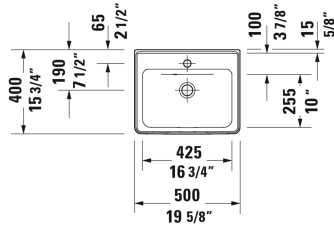

D-Neo Furniture handrinse basin # 0742500000 / 0742500060

< 19 5/8" Inch >

Furniture handrinse basin	Dimension	Weight	Order number
with overflow, with faucet deck, underside fully glazed, 19 5/8" Inch			
Colors			
00 White			
Variant			
●	19 5/8" x 15 3/4" Inch	29.7 lb	0742500000
☒	19 5/8" x 15 3/4" Inch	29.7 lb	0742500060
Infobox			
For vanity units the space-saving siphon is recommended			
Sanitary ceramics with the special WonderGliss surface finish will remain clean and attractive-looking for a long time to come. When ordering WonderGliss please add a "1" as eleventh digit to the model number.			
Push button drain assembly for washbasins with overflow	2" Inch	0.8 lb	005052
Suitable products			
Vanity unit wall-mounted 1 drawer, 1 pull-out compartment, upper drawer including cut-out for siphon and siphon cover, for D-Neo # 074250,			DE4350
Vanity unit wall-mounted 1 pull-out compartment, for D-Neo # 074250, 19 1/8" x 14 3/4" Inch	19 1/8" x 14 3/4" Inch		K25080

D-Neo Furniture handrinse basin # 0742500000 / 0742500060

|< 19 5/8" Inch >|

Vanity unit wall-mounted 2 drawers, upper drawer including cut-out for siphon and siphon cover, for D-Neo # 074250, 19" x 19" x 14 3/4" Inch

K25280

All drawings contain the necessary measurements which are subject to standard tolerances. They are stated in inch & mm and are non-binding. Exact measurements, in particular for customized installation scenarios, can only be taken from the finished ceramic piece.