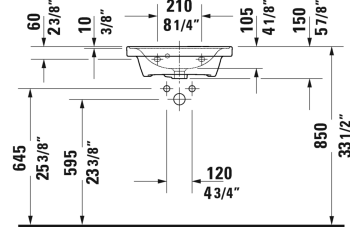

D-Neo Furniture handrinse basin # 0742500000 / 0742500060

< 19 5/8" Inch >

Furniture handrinse basin	Dimension	Weight	Order number
with overflow, with faucet deck, underside fully glazed, 19 5/8" Inch			
Colors			
00 White			
Variant			
●	19 5/8" x 15 3/4" Inch	29.7 lb	0742500000
☒	19 5/8" x 15 3/4" Inch	29.7 lb	0742500060
Infobox			
For vanity units the space-saving siphon is recommended			
Sanitary ceramics with the special WonderGliss surface finish will remain clean and attractive-looking for a long time to come. When ordering WonderGliss please add a "1" as eleventh digit to the model number.			
Push button drain assembly for washbasins with overflow	2" Inch	0.8 lb	005052
Suitable products			
Vanity unit wall-mounted 1 drawer, 1 pull-out compartment, upper drawer including cut-out for siphon and siphon cover, for D-Neo # 074250,			DE4350
Vanity unit wall-mounted 1 pull-out compartment, for D-Neo # 074250, 19 1/8" x 14 3/4" Inch	19 1/8" x 14 3/4" Inch		K25080

D-Neo Furniture handrinse basin # 0742500000 / 0742500060

|< 19 5/8" Inch >|

Vanity unit wall-mounted 2 drawers, upper drawer including cut-out for siphon and siphon cover, for D-Neo # 074250, 19" x 19" x 14 3/4" Inch

K25280

All drawings contain the necessary measurements which are subject to standard tolerances. They are stated in inch & mm and are non-binding. Exact measurements, in particular for customized installation scenarios, can only be taken from the finished ceramic piece.