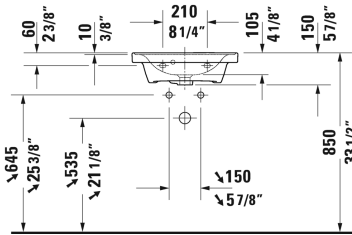

D-Neo Furniture handrinse basin # 0742500000 / 0742500060

< 19 5/8" Inch >

Furniture handrinse basin	Dimension	Weight	Order number
with overflow, with faucet deck, underside fully glazed, 19 5/8" Inch			
Colors			
00 White			
Variant			
●	19 5/8" x 15 3/4" Inch	29.7 lb	0742500000
☒	19 5/8" x 15 3/4" Inch	29.7 lb	0742500060
Infobox			
For vanity units the space-saving siphon is recommended			
Sanitary ceramics with the special WonderGliss surface finish will remain clean and attractive-looking for a long time to come. When ordering WonderGliss please add a "1" as eleventh digit to the model number.			
Push button drain assembly for washbasins with overflow	2" Inch	0.8 lb	005052
Suitable products			
Vanity unit wall-mounted 1 drawer, 1 pull-out compartment, upper drawer including cut-out for siphon and siphon cover, for D-Neo # 074250,			DE4350
Vanity unit wall-mounted 1 pull-out compartment, for D-Neo # 074250, 19 1/8" x 14 3/4" Inch	19 1/8" x 14 3/4" Inch		K25080

D-Neo Furniture handrinse basin # 0742500000 / 0742500060

|< 19 5/8" Inch >|

Vanity unit wall-mounted 2 drawers, upper drawer including cut-out for siphon and siphon cover, for D-Neo # 074250, 19" x 19" x 14 3/4" Inch

K25280

All drawings contain the necessary measurements which are subject to standard tolerances. They are stated in inch & mm and are non-binding. Exact measurements, in particular for customized installation scenarios, can only be taken from the finished ceramic piece.