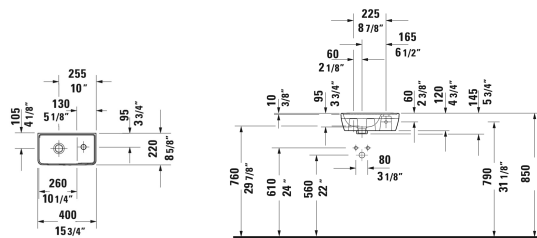

**D-Neo Handrinse basin # 0739400041**

| &lt; 15 3/4" Inch &gt; |

Handrinse basin	Dimension	Weight	Order number
without overflow, with faucet deck, faucet hole on right side, hardware included, underside fully glazed, wall-mounted, 15 3/4" Inch			
<b>Colors</b>			
00 White			
<b>Variant</b>			
●	15 3/4" x 8 5/8" Inch	16.5 lb	0739400041
<b>Infobox</b>			
Mandatory in combination with a bottle trap inclusive extended pipe			
Sanitary ceramics with the special WonderGliss surface finish will remain clean and attractive-looking for a long time to come. When ordering WonderGliss please add a "1" as eleventh digit to the model number.			
Slotted waste for washbasins without overflow	2" Inch	0.9 lb	005038

All drawings contain the necessary measurements which are subject to standard tolerances. They are stated in inch & mm and are non-binding. Exact measurements, in particular for customized installation scenarios, can only be taken from the finished ceramic piece.