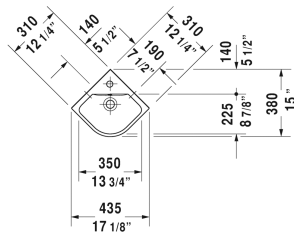

ME by Starck Handrinse basin corner model # 072243..00 /  
072243..00

|< 17 1/8" Inch >|

Handrinse basin corner model	Dimension	Weight	Order number
with overflow, with faucet deck, underside fully glazed, hardware included, wall-mounted, 17 1/8" Inch			
<b>Colors</b>			
00 White 32 White Satin Matt			
<b>Variant</b>			
●	17 1/8" x 15" Inch	15.4 lb	072243..00
●	17 1/8" x 15" Inch	15.4 lb	072243..00
Sanitary ceramics with the special WonderGliss surface finish will remain clean and attractive-looking for a long time to come. When ordering WonderGliss please add a "1" as eleventh digit to the model number.			

*All drawings contain the necessary measurements which are subject to standard tolerances. They are stated in inch & mm and are non-binding. Exact measurements, in particular for customized installation scenarios, can only be taken from the finished ceramic piece.*