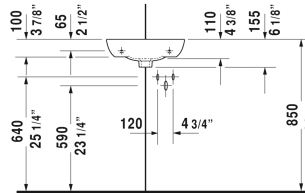

ME by Starck Handrinse basin corner model # 072243..00 /  
072243..00

|< 17 1/8" Inch >|

Handrinse basin corner model	Dimension	Weight	Order number
with overflow, with faucet deck, underside fully glazed, hardware included, wall-mounted, 17 1/8" Inch			
<b>Colors</b>			
00 White 32 White Satin Matt			
<b>Variant</b>			
●	17 1/8" x 15" Inch	15.4 lb	072243..00
●	17 1/8" x 15" Inch	15.4 lb	072243..00
Sanitary ceramics with the special WonderGliss surface finish will remain clean and attractive-looking for a long time to come. When ordering WonderGliss please add a "1" as eleventh digit to the model number.			

*All drawings contain the necessary measurements which are subject to standard tolerances. They are stated in inch & mm and are non-binding. Exact measurements, in particular for customized installation scenarios, can only be taken from the finished ceramic piece.*