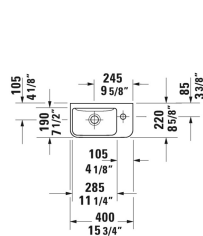

ME by Starck Handrinse basin # 071740..00 / 071740..00

|< 15 3/4" Inch >|

Handrinse basin	Dimension	Weight	Order number
without overflow, with faucet deck, faucet hole on right side, hardware included, underside fully glazed, wall-mounted, 15 3/4" Inch			
<b>Colors</b>			
00 White 32 White Satin Matt			
<b>Variant</b>			
●	15 3/4" x 8 5/8" Inch	14.3 lb	071740..00
●	15 3/4" x 8 5/8" Inch	14.3 lb	071740..00
<b>Infobox</b>			
Mandatory in combination with a bottle trap inclusive extended pipe			
Sanitary ceramics with the special WonderGliss surface finish will remain clean and attractive-looking for a long time to come. When ordering WonderGliss please add a "1" as eleventh digit to the model number.			
Slotted waste for washbasins without overflow	2" Inch	0.7 lb	005024

All drawings contain the necessary measurements which are subject to standard tolerances. They are stated in inch & mm and are non-binding. Exact measurements, in particular for customized installation scenarios, can only be taken from the finished ceramic piece.