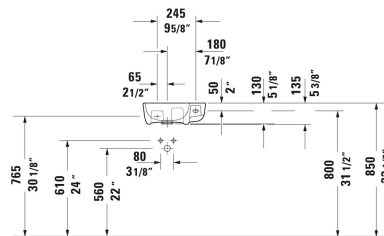

ME by Starck Handrinse basin # 071740..00 / 071740..00

|< 15 3/4" Inch >|

Handrinse basin	Dimension	Weight	Order number
without overflow, with faucet deck, faucet hole on right side, hardware included, underside fully glazed, wall-mounted, 15 3/4" Inch			
<b>Colors</b>			
00 White 32 White Satin Matt			
<b>Variant</b>			
●	15 3/4" x 8 5/8" Inch	14.3 lb	071740..00
●	15 3/4" x 8 5/8" Inch	14.3 lb	071740..00
<b>Infobox</b>			
Mandatory in combination with a bottle trap inclusive extended pipe			
Sanitary ceramics with the special WonderGliss surface finish will remain clean and attractive-looking for a long time to come. When ordering WonderGliss please add a "1" as eleventh digit to the model number.			
Slotted waste for washbasins without overflow	2" Inch	0.7 lb	005024

All drawings contain the necessary measurements which are subject to standard tolerances. They are stated in inch & mm and are non-binding. Exact measurements, in particular for customized installation scenarios, can only be taken from the finished ceramic piece.