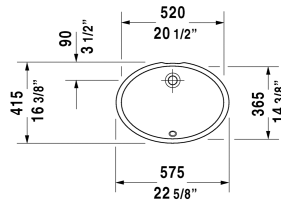

Vanity basin # 0481570000

| < 20 1/2" Inch > |

Vanity basin	Dimension	Weight	Order number
undermount basin, hardware included, with overflow, without faucet deck, cUPC® listed*, 20 1/2" Inch			
<b>Colors</b>			
00 White			
<b>Variant</b>			
☒	20 1/2" x 14 3/8" Inch	17.6 lb	0481570000
<b>Infobox</b>			
* Complies with following standards: ASME A112.19.2/CSA B45.1, Not available with WonderGliss, Measurements of undercounter models represent interior measurements			

All drawings contain the necessary measurements which are subject to standard tolerances. They are stated in inch & mm and are non-binding. Exact measurements, in particular for customized installation scenarios, can only be taken from the finished ceramic piece.