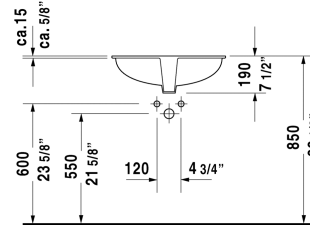

Vanity basin # 0481570000

| < 20 1/2" Inch > |

Vanity basin	Dimension	Weight	Order number
undermount basin, hardware included, with overflow, without faucet deck, cUPC® listed*, 20 1/2" Inch			
<b>Colors</b>			
00 White			
<b>Variant</b>			
☒	20 1/2" x 14 3/8" Inch	17.6 lb	0481570000
<b>Infobox</b>			
* Complies with following standards: ASME A112.19.2/CSA B45.1, Not available with WonderGliss, Measurements of undercounter models represent interior measurements			

All drawings contain the necessary measurements which are subject to standard tolerances. They are stated in inch & mm and are non-binding. Exact measurements, in particular for customized installation scenarios, can only be taken from the finished ceramic piece.