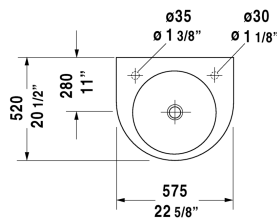

Architec Washbasin # 0449580000 / 0449580008 /
0449580009 / 0449580023

| < 22 5/8" Inch > |

Washbasin	Dimension	Weight	Order number
without overflow, with faucet deck, underside fully glazed, hardware included, wall-mounted, cUPC® listed*, 22 5/8" Inch			
Colors			
00 White			
Variant			
● ● without faucet hole	22 5/8" x 20 1/2" Inch	33.5 lb	0449580000
● ● faucet hole on right side	22 5/8" x 20 1/2" Inch	33.5 lb	0449580008
● ● faucet hole on left side	22 5/8" x 20 1/2" Inch	33.5 lb	0449580009
● ● faucet hole on left side, soap dispenser right	22 5/8" x 20 1/2" Inch	33.5 lb	0449580023
Infobox			
* Complies with following standards: ASME A112.19.2/CSA B45.1			
Sanitary ceramics with the special WonderGliss surface finish will remain clean and attractive-looking for a long time to come. When ordering WonderGliss please add a "1" as eleventh digit to the model number.			
Slotted waste for washbasins without overflow	2" Inch	0.7 lb	005024

All drawings contain the necessary measurements which are subject to standard tolerances. They are stated in inch & mm and are non-binding. Exact measurements, in particular for customized installation scenarios, can only be taken from the finished ceramic piece.