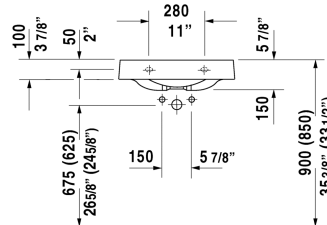

Architec Washbasin # 0449580000 / 0449580008 /
0449580009 / 0449580023

| < 22 5/8" Inch > |

Washbasin	Dimension	Weight	Order number
without overflow, with faucet deck, underside fully glazed, hardware included, wall-mounted, cUPC® listed*, 22 5/8" Inch			
Colors			
00 White			
Variant			
● ● without faucet hole	22 5/8" x 20 1/2" Inch	33.5 lb	0449580000
● ● faucet hole on right side	22 5/8" x 20 1/2" Inch	33.5 lb	0449580008
● ● faucet hole on left side	22 5/8" x 20 1/2" Inch	33.5 lb	0449580009
● ● faucet hole on left side, soap dispenser right	22 5/8" x 20 1/2" Inch	33.5 lb	0449580023
Infobox			
* Complies with following standards: ASME A112.19.2/CSA B45.1			
Sanitary ceramics with the special WonderGliss surface finish will remain clean and attractive-looking for a long time to come. When ordering WonderGliss please add a "1" as eleventh digit to the model number.			
Slotted waste for washbasins without overflow	2" Inch	0.7 lb	005024

All drawings contain the necessary measurements which are subject to standard tolerances. They are stated in inch & mm and are non-binding. Exact measurements, in particular for customized installation scenarios, can only be taken from the finished ceramic piece.