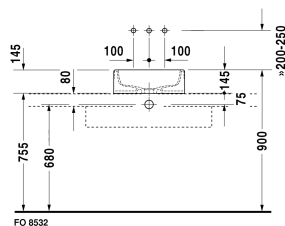

Starck 1 Washbowl # 0445460000

| < Ø 18 1/8" Inch > |

Washbowl	Dimension	Weight	Order number
ground, without overflow, hardware included, without tap platform, cUPC listed, Ø 18 1/8" Inch			
Colors			
00 White			
Variant			
☒	Ø 18 1/8" Inch	24.7 lb	0445460000
Sanitary ceramics with the special WonderGliss surface finish will remain clean and attractive-looking for a long time to come. When ordering WonderGliss please add a "1" as eleventh digit to the model number.			
Design Siphon		3.3 lb	005036
Slotted waste for washbasins without overflow	2" Inch	0.7 lb	005024
Suitable products			
Vanity unit wall-mounted 1 pull-out compartment, countertop including one cut-out, for 1 above-counter basin central, 31 1/2" x 21 5/8" Inch	31 1/2" x 21 5/8" Inch		KT6694

All drawings contain the necessary measurements which are subject to standard tolerances. They are stated in inch & mm and are non-binding. Exact measurements, in particular for customized installation scenarios, can only be taken from the finished ceramic piece.