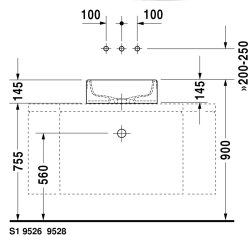

Starck 1 Washbowl # 0445460000

| < Ø 18 1/8" Inch > |

Washbowl	Dimension	Weight	Order number
ground, without overflow, hardware included, without tap platform, cUPC listed, Ø 18 1/8" Inch			
Colors			
00 White			
Variant			
☒	Ø 18 1/8" Inch	24.7 lb	0445460000
Sanitary ceramics with the special WonderGliss surface finish will remain clean and attractive-looking for a long time to come. When ordering WonderGliss please add a "1" as eleventh digit to the model number.			
Design Siphon		3.3 lb	005036
Slotted waste for washbasins without overflow	2" Inch	0.7 lb	005024
Suitable products			
Vanity unit wall-mounted 1 pull-out compartment, countertop including one cut-out, for 1 above-counter basin central, 31 1/2" x 21 5/8" Inch	31 1/2" x 21 5/8" Inch		KT6694

All drawings contain the necessary measurements which are subject to standard tolerances. They are stated in inch & mm and are non-binding. Exact measurements, in particular for customized installation scenarios, can only be taken from the finished ceramic piece.