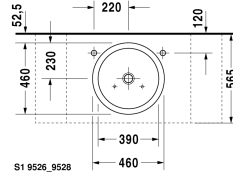

Starck 1 Washbowl # 0445460000

| < Ø 18 1/8" Inch > |

Washbowl	Dimension	Weight	Order number
ground, without overflow, hardware included, without tap platform, cUPC listed, Ø 18 1/8" Inch			
Colors			
00 White			
Variant			
☒	Ø 18 1/8" Inch	24.7 lb	0445460000
Sanitary ceramics with the special WonderGliss surface finish will remain clean and attractive-looking for a long time to come. When ordering WonderGliss please add a "1" as eleventh digit to the model number.			
Design Siphon		3.3 lb	005036
Slotted waste for washbasins without overflow	2" Inch	0.7 lb	005024
Suitable products			
Vanity unit wall-mounted 1 pull-out compartment, countertop including one cut-out, for 1 above-counter basin central, 31 1/2" x 21 5/8" Inch	31 1/2" x 21 5/8" Inch		KT6694