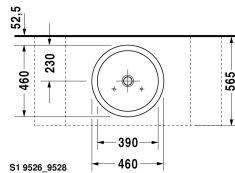

Starck 1 Washbowl # 0445460000

| < Ø 18 1/8" Inch > |

Washbowl	Dimension	Weight	Order number
ground, without overflow, hardware included, without tap platform, cUPC listed, Ø 18 1/8" Inch			
Colors			
00 White			
Variant			
☒	Ø 18 1/8" Inch	24.7 lb	0445460000
Sanitary ceramics with the special WonderGliss surface finish will remain clean and attractive-looking for a long time to come. When ordering WonderGliss please add a "1" as eleventh digit to the model number.			
Design Siphon		3.3 lb	005036
Slotted waste for washbasins without overflow	2" Inch	0.7 lb	005024
Suitable products			
Vanity unit wall-mounted 1 pull-out compartment, countertop including one cut-out, for 1 above-counter basin central, 31 1/2" x 21 5/8" Inch	31 1/2" x 21 5/8" Inch		KT6694