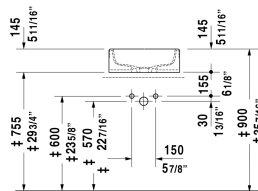

Starck 1 Washbowl # 0445460000

| < Ø 18 1/8" Inch > |

Washbowl	Dimension	Weight	Order number
ground, without overflow, hardware included, without tap platform, cUPC listed, Ø 18 1/8" Inch			
Colors			
00 White			
Variant			
☒	Ø 18 1/8" Inch	24.7 lb	0445460000
Sanitary ceramics with the special WonderGliss surface finish will remain clean and attractive-looking for a long time to come. When ordering WonderGliss please add a "1" as eleventh digit to the model number.			
Design Siphon		3.3 lb	005036
Slotted waste for washbasins without overflow	2" Inch	0.7 lb	005024
Suitable products			
Vanity unit wall-mounted 1 pull-out compartment, countertop including one cut-out, for 1 above-counter basin central, 31 1/2" x 21 5/8" Inch	31 1/2" x 21 5/8" Inch		KT6694

All drawings contain the necessary measurements which are subject to standard tolerances. They are stated in inch & mm and are non-binding. Exact measurements, in particular for customized installation scenarios, can only be taken from the finished ceramic piece.