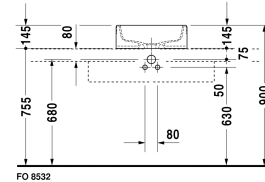

Starck 1 Washbowl # 0445460000

| < Ø 18 1/8" Inch > |

Washbowl	Dimension	Weight	Order number
ground, without overflow, hardware included, without tap platform, cUPC listed, Ø 18 1/8" Inch			
Colors			
00 White			
Variant			
☒	Ø 18 1/8" Inch	24.7 lb	0445460000
Sanitary ceramics with the special WonderGliss surface finish will remain clean and attractive-looking for a long time to come. When ordering WonderGliss please add a "1" as eleventh digit to the model number.			
Design Siphon		3.3 lb	005036
Slotted waste for washbasins without overflow	2" Inch	0.7 lb	005024
Suitable products			
Vanity unit wall-mounted 1 pull-out compartment, countertop including one cut-out, for 1 above-counter basin central, 31 1/2" x 21 5/8" Inch	31 1/2" x 21 5/8" Inch		KT6694