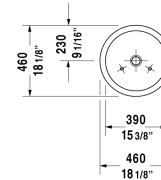

Starck 1 Washbowl # 0445460000

| < Ø 18 1/8" Inch > |

Washbowl	Dimension	Weight	Order number
ground, without overflow, hardware included, without tap platform, cUPC listed, Ø 18 1/8" Inch			
Colors			
00 White			
Variant			
☒	Ø 18 1/8" Inch	24.7 lb	0445460000
Sanitary ceramics with the special WonderGliss surface finish will remain clean and attractive-looking for a long time to come. When ordering WonderGliss please add a "1" as eleventh digit to the model number.			
Design Siphon		3.3 lb	005036
Slotted waste for washbasins without overflow	2" Inch	0.7 lb	005024
Suitable products			
Vanity unit wall-mounted 1 pull-out compartment, countertop including one cut-out, for 1 above-counter basin central, 31 1/2" x 21 5/8" Inch	31 1/2" x 21 5/8" Inch		KT6694