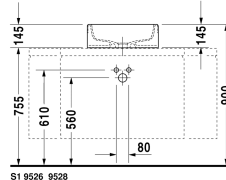

Starck 1 Washbowl # 0445460000

| < Ø 18 1/8" Inch > |

Washbowl	Dimension	Weight	Order number
ground, without overflow, hardware included, without tap platform, cUPC listed, Ø 18 1/8" Inch			
Colors			
00 White			
Variant			
☒	Ø 18 1/8" Inch	24.7 lb	0445460000
Sanitary ceramics with the special WonderGliss surface finish will remain clean and attractive-looking for a long time to come. When ordering WonderGliss please add a "1" as eleventh digit to the model number.			
Design Siphon		3.3 lb	005036
Slotted waste for washbasins without overflow	2" Inch	0.7 lb	005024
Suitable products			
Vanity unit wall-mounted 1 pull-out compartment, countertop including one cut-out, for 1 above-counter basin central, 31 1/2" x 21 5/8" Inch	31 1/2" x 21 5/8" Inch		KT6694

All drawings contain the necessary measurements which are subject to standard tolerances. They are stated in inch & mm and are non-binding. Exact measurements, in particular for customized installation scenarios, can only be taken from the finished ceramic piece.