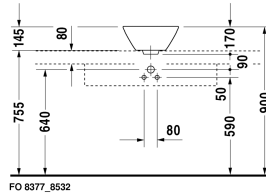

Starck 1 Washbowl # 0408330000

| < Ø 13" Inch > |

Washbowl	Dimension	Weight	Order number
with overflow, without tap platform, overflow clip Chrome included, cUPC listed, Ø 13" Inch			
Colors			
00 White			
Variant			
☒	Ø 13" Inch	10.8 lb	0408330000
Infobox			
Installation of washbowl # 040833 should only be carried out by a certified technician using a special glue. Diameter of cut-out is Ø 4 1/2"			
Sanitary ceramics with the special WonderGliss surface finish will remain clean and attractive-looking for a long time to come. When ordering WonderGliss please add a "1" as eleventh digit to the model number.			
Design Siphon		3.3 lb	005036
Pop-up basin waste with horizontal lever**	2" Inch	1.1 lb	005031
Pop-up basin waste with vertical lever***	2" Inch	1.1 lb	005051
Suitable products			
Vanity unit wall-mounted 1 pull-out compartment, countertop including one cut-out, for 1 above-counter basin central, 31 1/2" x 21 5/8" Inch	31 1/2" x 21 5/8" Inch		KT6694