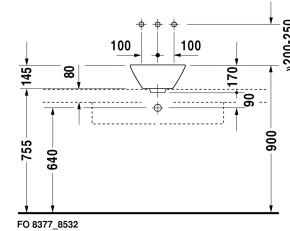

Starck 1 Washbowl # 0408330000

| < Ø 13" Inch > |

Washbowl	Dimension	Weight	Order number
with overflow, without tap platform, overflow clip Chrome included, cUPC listed, Ø 13" Inch			
Colors			
00 White			
Variant			
☒	Ø 13" Inch	10.8 lb	0408330000
Infobox			
Installation of washbowl # 040833 should only be carried out by a certified technician using a special glue. Diameter of cut-out is Ø 4 1/2"			
Sanitary ceramics with the special WonderGliss surface finish will remain clean and attractive-looking for a long time to come. When ordering WonderGliss please add a "1" as eleventh digit to the model number.			
Design Siphon		3.3 lb	005036
Pop-up basin waste with horizontal lever**	2" Inch	1.1 lb	005031
Pop-up basin waste with vertical lever***	2" Inch	1.1 lb	005051
Suitable products			
Vanity unit wall-mounted 1 pull-out compartment, countertop including one cut-out, for 1 above-counter basin central, 31 1/2" x 21 5/8" Inch	31 1/2" x 21 5/8" Inch		KT6694

All drawings contain the necessary measurements which are subject to standard tolerances. They are stated in inch & mm and are non-binding. Exact measurements, in particular for customized installation scenarios, can only be taken from the finished ceramic piece.