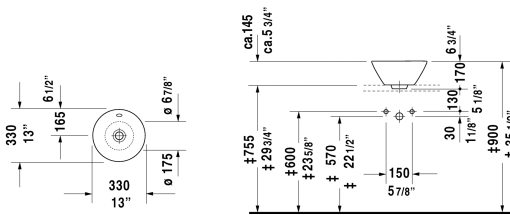

Starck 1 Washbowl # 0408330000

| < Ø 13" Inch > |

Washbowl	Dimension	Weight	Order number
with overflow, without tap platform, overflow clip Chrome included, cUPC listed, Ø 13" Inch			
Colors			
00 White			
Variant			
☒	Ø 13" Inch	10.8 lb	0408330000
Infobox			
Installation of washbowl # 040833 should only be carried out by a certified technician using a special glue. Diameter of cut-out is Ø 4 1/2"			
Sanitary ceramics with the special WonderGliss surface finish will remain clean and attractive-looking for a long time to come. When ordering WonderGliss please add a "1" as eleventh digit to the model number.			
Design Siphon		3.3 lb	005036
Pop-up basin waste with horizontal lever**	2" Inch	1.1 lb	005031
Pop-up basin waste with vertical lever***	2" Inch	1.1 lb	005051
Suitable products			
Vanity unit wall-mounted 1 pull-out compartment, countertop including one cut-out, for 1 above-counter basin central, 31 1/2" x 21 5/8" Inch	31 1/2" x 21 5/8" Inch		KT6694

All drawings contain the necessary measurements which are subject to standard tolerances. They are stated in inch & mm and are non-binding. Exact measurements, in particular for customized installation scenarios, can only be taken from the finished ceramic piece.