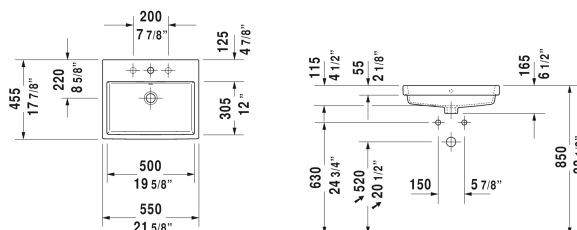

Vero Air Vanity basin & # 0383550000 / 0383550030 / 0383550060

< 21 5/8" Inch >

Vanity basin	Dimension	Weight	Order number
drop-in basin, with overflow, with faucet deck, 21 5/8" Inch			
Colors			
00 White			
Variant			
●	21 5/8" x 17 7/8" Inch	26.2 lb	0383550000
●●●	21 5/8" x 17 7/8" Inch	26.2 lb	0383550030
⊗	21 5/8" x 17 7/8" Inch	26.2 lb	0383550060
Sanitary ceramics with the special WonderGliss surface finish will remain clean and attractive-looking for a long time to come. When ordering WonderGliss please add a "1" as eleventh digit to the model number.			
Push button drain assembly for washbasins with overflow	2" Inch	0.8 lb	005052
Design Siphon		3.3 lb	005036
Suitable products			
Vanity unit for console wall-mounted 1 pull-out compartment, 39 3/8" x 21 5/8" Inch	39 3/8" x 21 5/8" Inch		XS4901
Vanity unit for console wall-mounted 1 pull-out compartment, 47 1/4" x 21 5/8" Inch	47 1/4" x 21 5/8" Inch		XS4902
Vanity unit for console wall-mounted 2 drawers, upper drawer including cut-out for siphon and siphon cover, 31 1/2" x 21 5/8" Inch	31 1/2" x 21 5/8" Inch		XS4910
Vanity unit for console wall-mounted 2 drawers, upper drawer including cut-out for siphon and siphon cover, 39 3/8" x 21 5/8" Inch	39 3/8" x 21 5/8" Inch		XS4911
Vanity unit for console wall-mounted 2 drawers, upper drawer including cut-out for siphon and siphon cover, 47 1/4" x 21 5/8" Inch	47 1/4" x 21 5/8" Inch		XS4912
Vanity unit for console floorstanding 2 pull-out compartments, integrated legs with height adjustment, 31 1/2" x 21 5/8" Inch	31 1/2" x 21 5/8" Inch		XS4920

All drawings contain the necessary measurements which are subject to standard tolerances. They are stated in inch & mm and are non-binding. Exact measurements, in particular for customized installation scenarios, can only be taken from the finished ceramic piece.