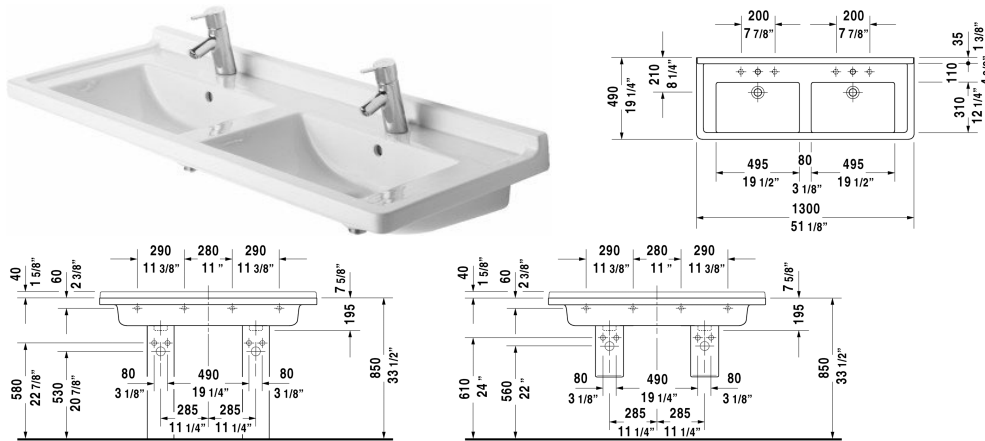

Starck 3 Double furniture washbasin # 0332130000 / 0332130030

< 51 1/8" Inch >

Double furniture washbasin	Dimension	Weight	Order number
with overflow, with faucet deck, underside fully glazed, hardware included, wall-mounted, cUPC® listed*, 51 1/8" Inch			
Colors			
00 White			
Variant			
●	51 1/8" x 19 1/8" Inch	84.7 lb	0332130000
●●●	51 1/8" x 19 1/8" Inch	84.7 lb	0332130030
Infobox			
* Complies with following standards: ASME A112.19.2/CSA B45.1, When installing ceramics larger than 47 1/4", 2 sets of basin hardware # 6951000000 are required, When combined with pedestal or siphon cover, 2 of each are mandatory, Washbasin is not ADA compliant in combination with pedestal, siphon cover or metal console			
Sanitary ceramics with the special WonderGliss surface finish will remain clean and attractive-looking for a long time to come. When ordering WonderGliss please add a "1" as eleventh digit to the model number.			
Space-saving siphon	1 1/4" Inch	0.9 lb	005076
Suitable products			
Pedestal for # 030065, 030060, 030055, 030410, 030480, 030470, 033213, 030760, 030750, 28" x 8 1/4" Inch	28" x 8 1/4" Inch		086516
Siphon cover for # 030065, 030060, 030055, 030410, 030480, 030470, 033213, 030760, 030750, 6 3/4" x 11 1/4" Inch	6 3/4" x 11 1/4" Inch		086515

All drawings contain the necessary measurements which are subject to standard tolerances. They are stated in inch & mm and are non-binding. Exact measurements, in particular for customized installation scenarios, can only be taken from the finished ceramic piece.