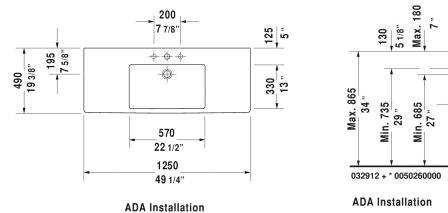

Vero Furniture washbasin # 0329120000 / 0329120060 / 0329120087

< 49 1/4" Inch >

| Furniture washbasin | Dimension | Weight | Order number |
|--|------------------------|---------|--------------|
| with faucet deck, underside fully glazed, wall-mounted, hardware included, cUPC® listed*, 49 1/4" Inch | | | |
| Colors | | | |
| 00 White | | | |
| Variant | | | |
| ● with overflow | 49 1/4" x 19 1/4" Inch | 80.1 lb | 0329120000 |
| ⊗ with overflow | 49 1/4" x 19 1/4" Inch | 80.1 lb | 0329120060 |
| ●●● with overflow | 49 1/4" x 19 1/4" Inch | 80.1 lb | 0329120087 |
| Infobox | | | |
| * Complies with following standards: ASME A112.19.2/CSA B45.1, When installing ceramics larger than 39 3/8", 2 sets of basin hardware # 6951000000 are required | | | |
| Sanitary ceramics with the special WonderGliss surface finish will remain clean and attractive-looking for a long time to come. When ordering WonderGliss please add a "1" as eleventh digit to the model number. | | | |
| Towel rail square tube 1/2", Chrome, for furniture washbasin # 032912 | 47 1/2" Inch | 1.5 lb | 003034 |