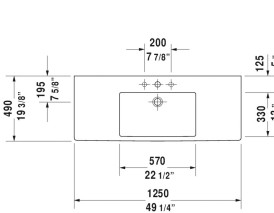

Vero Furniture washbasin # 0329120000 / 0329120060 / 0329120087

< 49 1/4" Inch >

| Furniture washbasin | Dimension | Weight | Order number |
|--|------------------------|---------|--------------|
| with faucet deck, underside fully glazed, wall-mounted, hardware included, cUPC® listed*, 49 1/4" Inch | | | |
| Colors | | | |
| 00 White | | | |
| Variant | | | |
| ● with overflow | 49 1/4" x 19 1/4" Inch | 80.1 lb | 0329120000 |
| ⊗ with overflow | 49 1/4" x 19 1/4" Inch | 80.1 lb | 0329120060 |
| ●●● with overflow | 49 1/4" x 19 1/4" Inch | 80.1 lb | 0329120087 |
| Infobox | | | |
| * Complies with following standards: ASME A112.19.2/CSA B45.1, When installing ceramics larger than 39 3/8", 2 sets of basin hardware # 6951000000 are required | | | |
| Sanitary ceramics with the special WonderGliss surface finish will remain clean and attractive-looking for a long time to come. When ordering WonderGliss please add a "1" as eleventh digit to the model number. | | | |
| Towel rail square tube 1/2", Chrome, for furniture washbasin # 032912 | 47 1/2" Inch | 1.5 lb | 003034 |