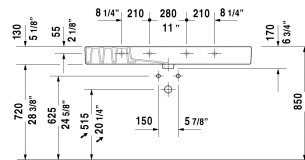

Vero Furniture washbasin # 0329120000 / 0329120060 / 0329120087

< 49 1/4" Inch >

| Furniture washbasin | Dimension | Weight | Order number |
|--|------------------------|---------|--------------|
| with faucet deck, underside fully glazed, wall-mounted, hardware included, cUPC® listed*, 49 1/4" Inch | | | |
| Colors | | | |
| 00 White | | | |
| Variant | | | |
| ● with overflow | 49 1/4" x 19 1/4" Inch | 80.1 lb | 0329120000 |
| ⊗ with overflow | 49 1/4" x 19 1/4" Inch | 80.1 lb | 0329120060 |
| ●●● with overflow | 49 1/4" x 19 1/4" Inch | 80.1 lb | 0329120087 |
| Infobox | | | |
| * Complies with following standards: ASME A112.19.2/CSA B45.1, When installing ceramics larger than 39 3/8", 2 sets of basin hardware # 6951000000 are required | | | |
| Sanitary ceramics with the special WonderGliss surface finish will remain clean and attractive-looking for a long time to come. When ordering WonderGliss please add a "1" as eleventh digit to the model number. | | | |
| Towel rail square tube 1/2", Chrome, for furniture washbasin # 032912 | 47 1/2" Inch | 1.5 lb | 003034 |