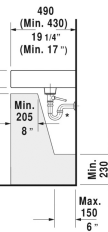

Vero Furniture washbasin # 0329120000 / 0329120060 / 0329120087

< 49 1/4" Inch >

| Furniture washbasin | Dimension | Weight | Order number |
|--|------------------------|---------|--------------|
| with faucet deck, underside fully glazed, wall-mounted, hardware included, cUPC® listed*, 49 1/4" Inch | | | |
| Colors | | | |
| 00 White | | | |
| Variant | | | |
| ● with overflow | 49 1/4" x 19 1/4" Inch | 80.1 lb | 0329120000 |
| ⊗ with overflow | 49 1/4" x 19 1/4" Inch | 80.1 lb | 0329120060 |
| ●●● with overflow | 49 1/4" x 19 1/4" Inch | 80.1 lb | 0329120087 |
| Infobox | | | |
| * Complies with following standards: ASME A112.19.2/CSA B45.1, When installing ceramics larger than 39 3/8", 2 sets of basin hardware # 6951000000 are required | | | |
| Sanitary ceramics with the special WonderGliss surface finish will remain clean and attractive-looking for a long time to come. When ordering WonderGliss please add a "1" as eleventh digit to the model number. | | | |
| Towel rail square tube 1/2", Chrome, for furniture washbasin # 032912 | 47 1/2" Inch | 1.5 lb | 003034 |