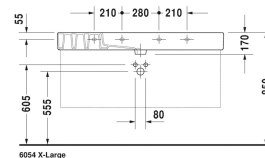

Vero Furniture washbasin # 0329120000 / 0329120060 / 0329120087

< 49 1/4" Inch >

| Furniture washbasin | Dimension | Weight | Order number |
|--|------------------------|---------|--------------|
| with faucet deck, underside fully glazed, wall-mounted, hardware included, cUPC® listed*, 49 1/4" Inch | | | |
| Colors | | | |
| 00 White | | | |
| Variant | | | |
| ● with overflow | 49 1/4" x 19 1/4" Inch | 80.1 lb | 0329120000 |
| ⊗ with overflow | 49 1/4" x 19 1/4" Inch | 80.1 lb | 0329120060 |
| ●●● with overflow | 49 1/4" x 19 1/4" Inch | 80.1 lb | 0329120087 |
| Infobox | | | |
| * Complies with following standards: ASME A112.19.2/CSA B45.1, When installing ceramics larger than 39 3/8", 2 sets of basin hardware # 6951000000 are required | | | |
| Sanitary ceramics with the special WonderGliss surface finish will remain clean and attractive-looking for a long time to come. When ordering WonderGliss please add a "1" as eleventh digit to the model number. | | | |
| Towel rail square tube 1/2", Chrome, for furniture washbasin # 032912 | 47 1/2" Inch | 1.5 lb | 003034 |