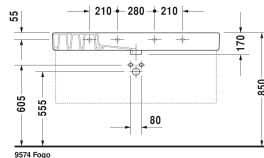

Vero Furniture washbasin # 0329120000 / 0329120060 / 0329120087

< 49 1/4" Inch >

| Furniture washbasin | Dimension | Weight | Order number |
|--|------------------------|---------|--------------|
| with faucet deck, underside fully glazed, wall-mounted, hardware included, cUPC® listed*, 49 1/4" Inch | | | |
| Colors | | | |
| 00 White | | | |
| Variant | | | |
| ● with overflow | 49 1/4" x 19 1/4" Inch | 80.1 lb | 0329120000 |
| ⊗ with overflow | 49 1/4" x 19 1/4" Inch | 80.1 lb | 0329120060 |
| ●●● with overflow | 49 1/4" x 19 1/4" Inch | 80.1 lb | 0329120087 |
| Infobox | | | |
| * Complies with following standards: ASME A112.19.2/CSA B45.1, When installing ceramics larger than 39 3/8", 2 sets of basin hardware # 6951000000 are required | | | |
| Sanitary ceramics with the special WonderGliss surface finish will remain clean and attractive-looking for a long time to come. When ordering WonderGliss please add a "1" as eleventh digit to the model number. | | | |
| Towel rail square tube 1/2", Chrome, for furniture washbasin # 032912 | 47 1/2" Inch | 1.5 lb | 003034 |