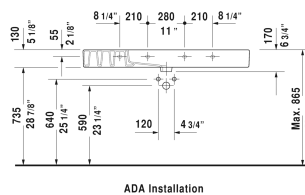

Vero Furniture washbasin # 0329120000 / 0329120060 / 0329120087

< 49 1/4" Inch >

| Furniture washbasin | Dimension | Weight | Order number |
|--|------------------------|---------|--------------|
| with faucet deck, underside fully glazed, wall-mounted, hardware included, cUPC® listed*, 49 1/4" Inch | | | |
| Colors | | | |
| 00 White | | | |
| Variant | | | |
| ● with overflow | 49 1/4" x 19 1/4" Inch | 80.1 lb | 0329120000 |
| ⊗ with overflow | 49 1/4" x 19 1/4" Inch | 80.1 lb | 0329120060 |
| ●●● with overflow | 49 1/4" x 19 1/4" Inch | 80.1 lb | 0329120087 |
| Infobox | | | |
| * Complies with following standards: ASME A112.19.2/CSA B45.1, When installing ceramics larger than 39 3/8", 2 sets of basin hardware # 6951000000 are required | | | |
| Sanitary ceramics with the special WonderGliss surface finish will remain clean and attractive-looking for a long time to come. When ordering WonderGliss please add a "1" as eleventh digit to the model number. | | | |
| Towel rail square tube 1/2", Chrome, for furniture washbasin # 032912 | 47 1/2" Inch | 1.5 lb | 003034 |