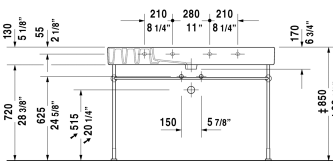

Vero Furniture washbasin # 0329120000 / 0329120060 / 0329120087

< 49 1/4" Inch >

| Furniture washbasin | Dimension | Weight | Order number |
|--|------------------------|---------|--------------|
| with faucet deck, underside fully glazed, wall-mounted, hardware included, cUPC® listed*, 49 1/4" Inch | | | |
| Colors | | | |
| 00 White | | | |
| Variant | | | |
| ● with overflow | 49 1/4" x 19 1/4" Inch | 80.1 lb | 0329120000 |
| ⊗ with overflow | 49 1/4" x 19 1/4" Inch | 80.1 lb | 0329120060 |
| ●●● with overflow | 49 1/4" x 19 1/4" Inch | 80.1 lb | 0329120087 |
| Infobox | | | |
| * Complies with following standards: ASME A112.19.2/CSA B45.1, When installing ceramics larger than 39 3/8", 2 sets of basin hardware # 6951000000 are required | | | |
| Sanitary ceramics with the special WonderGliss surface finish will remain clean and attractive-looking for a long time to come. When ordering WonderGliss please add a "1" as eleventh digit to the model number. | | | |
| Towel rail square tube 1/2", Chrome, for furniture washbasin # 032912 | 47 1/2" Inch | 1.5 lb | 003034 |