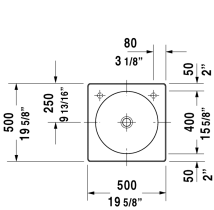

Architec Above-counter basin # 0320500000 / 0320500008 /
0320500009 / 0320500023

< 19 5/8" Inch >

Above-counter basin	Dimension	Weight	Order number
ground, without overflow, with faucet deck, hardware included, 19 5/8" Inch			
Colors			
00 White			
Variant			
☒ without faucet hole	19 5/8" x 19 5/8" Inch	27.3 lb	0320500000
● faucet hole on right side	19 5/8" x 19 5/8" Inch	27.3 lb	0320500008
● faucet hole on left side	19 5/8" x 19 5/8" Inch	27.3 lb	0320500009
● soap dispenser right, faucet hole on left side	19 5/8" x 19 5/8" Inch	27.3 lb	0320500023
Infobox			
Soap dispenser hole Ø 1 3/8" right or left available on request, Max. Ø 2 3/4" for lotion tank approved			
Sanitary ceramics with the special WonderGliss surface finish will remain clean and attractive-looking for a long time to come. When ordering WonderGliss please add a "1" as eleventh digit to the model number.			
Slotted waste for washbasins without overflow	2" Inch	0.9 lb	005038
Suitable products			
Vanity unit wall-mounted 1 pull-out compartment, countertop including one cut-out, for 1 above-counter basin centered, 31 1/2" x 21 5/8" Inch	31 1/2" x 21 5/8" Inch		KT6694