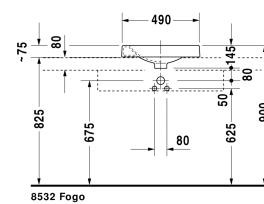

Architec Above-counter basin # 0320500000 / 0320500008 /
0320500009 / 0320500023

< 19 5/8" Inch >

Above-counter basin	Dimension	Weight	Order number
ground, without overflow, with faucet deck, hardware included, 19 5/8" Inch			
Colors			
00 White			
Variant			
☒ without faucet hole	19 5/8" x 19 5/8" Inch	27.3 lb	0320500000
● faucet hole on right side	19 5/8" x 19 5/8" Inch	27.3 lb	0320500008
● faucet hole on left side	19 5/8" x 19 5/8" Inch	27.3 lb	0320500009
● soap dispenser right, faucet hole on left side	19 5/8" x 19 5/8" Inch	27.3 lb	0320500023
Infobox			
Soap dispenser hole Ø 1 3/8" right or left available on request, Max. Ø 2 3/4" for lotion tank approved			
Sanitary ceramics with the special WonderGliss surface finish will remain clean and attractive-looking for a long time to come. When ordering WonderGliss please add a "1" as eleventh digit to the model number.			
Slotted waste for washbasins without overflow	2" Inch	0.9 lb	005038
Suitable products			
Vanity unit wall-mounted 1 pull-out compartment, countertop including one cut-out, for 1 above-counter basin centered, 31 1/2" x 21 5/8" Inch	31 1/2" x 21 5/8" Inch		KT6694

All drawings contain the necessary measurements which are subject to standard tolerances. They are stated in inch & mm and are non-binding. Exact measurements, in particular for customized installation scenarios, can only be taken from the finished ceramic piece.