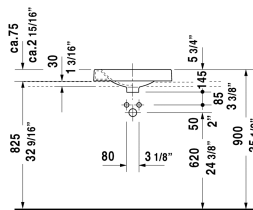

Architec Above-counter basin # 0320500000 / 0320500008 /
0320500009 / 0320500023

< 19 5/8" Inch >

Above-counter basin	Dimension	Weight	Order number
ground, without overflow, with faucet deck, hardware included, 19 5/8" Inch			
Colors			
00 White			
Variant			
☒ without faucet hole	19 5/8" x 19 5/8" Inch	27.3 lb	0320500000
● faucet hole on right side	19 5/8" x 19 5/8" Inch	27.3 lb	0320500008
● faucet hole on left side	19 5/8" x 19 5/8" Inch	27.3 lb	0320500009
● soap dispenser right, faucet hole on left side	19 5/8" x 19 5/8" Inch	27.3 lb	0320500023
Infobox			
Soap dispenser hole Ø 1 3/8" right or left available on request, Max. Ø 2 3/4" for lotion tank approved			
Sanitary ceramics with the special WonderGliss surface finish will remain clean and attractive-looking for a long time to come. When ordering WonderGliss please add a "1" as eleventh digit to the model number.			
Slotted waste for washbasins without overflow	2" Inch	0.9 lb	005038
Suitable products			
Vanity unit wall-mounted 1 pull-out compartment, countertop including one cut-out, for 1 above-counter basin centered, 31 1/2" x 21 5/8" Inch	31 1/2" x 21 5/8" Inch		KT6694

All drawings contain the necessary measurements which are subject to standard tolerances. They are stated in inch & mm and are non-binding. Exact measurements, in particular for customized installation scenarios, can only be taken from the finished ceramic piece.