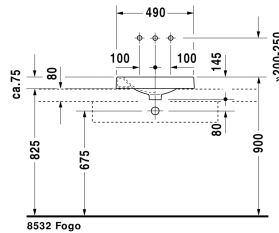

Architec Above-counter basin # 0320500000 / 0320500008 /
0320500009 / 0320500023

< 19 5/8" Inch >

Above-counter basin	Dimension	Weight	Order number
ground, without overflow, with faucet deck, hardware included, 19 5/8" Inch			
Colors			
00 White			
Variant			
☒ without faucet hole	19 5/8" x 19 5/8" Inch	27.3 lb	0320500000
● faucet hole on right side	19 5/8" x 19 5/8" Inch	27.3 lb	0320500008
● faucet hole on left side	19 5/8" x 19 5/8" Inch	27.3 lb	0320500009
● soap dispenser right, faucet hole on left side	19 5/8" x 19 5/8" Inch	27.3 lb	0320500023
Infobox			
Soap dispenser hole Ø 1 3/8" right or left available on request, Max. Ø 2 3/4" for lotion tank approved			
Sanitary ceramics with the special WonderGliss surface finish will remain clean and attractive-looking for a long time to come. When ordering WonderGliss please add a "1" as eleventh digit to the model number.			
Slotted waste for washbasins without overflow	2" Inch	0.9 lb	005038
Suitable products			
Vanity unit wall-mounted 1 pull-out compartment, countertop including one cut-out, for 1 above-counter basin centered, 31 1/2" x 21 5/8" Inch	31 1/2" x 21 5/8" Inch		KT6694

All drawings contain the necessary measurements which are subject to standard tolerances. They are stated in inch & mm and are non-binding. Exact measurements, in particular for customized installation scenarios, can only be taken from the finished ceramic piece.