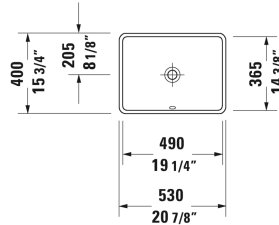

Starck 3 Vanity basin # 0305490017

| < 19 1/4" Inch > |

Vanity basin	Dimension	Weight	Order number
undermount basin, with overflow, without faucet deck, hardware included, cUPC® listed*, 19 1/4" Inch			
Colors			
00 White			
Variant			
☒	19 1/4" x 14 3/8" Inch	16.9 lb	0305490017
Infobox			
* Complies with following standards: ASME A112.19.2/CSA B45.1, Measurements of undercounter models represent interior measurements, Not available with WonderGliss			
Sanitary ceramics with the special WonderGliss surface finish will remain clean and attractive-looking for a long time to come. When ordering WonderGliss please add a "1" as eleventh digit to the model number.			
Push button drain assembly for washbasins with overflow	2" Inch	0.8 lb	005052

All drawings contain the necessary measurements which are subject to standard tolerances. They are stated in inch & mm and are non-binding. Exact measurements, in particular for customized installation scenarios, can only be taken from the finished ceramic piece.