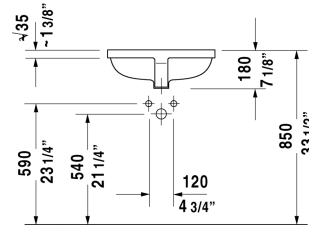

Starck 3 Vanity basin # 0305490017

| < 19 1/4" Inch > |

Vanity basin	Dimension	Weight	Order number
undermount basin, with overflow, without faucet deck, hardware included, cUPC® listed*, 19 1/4" Inch			
Colors			
00 White			
Variant			
☒	19 1/4" x 14 3/8" Inch	16.9 lb	0305490017
Infobox			
* Complies with following standards: ASME A112.19.2/CSA B45.1, Measurements of undercounter models represent interior measurements, Not available with WonderGliss			
Sanitary ceramics with the special WonderGliss surface finish will remain clean and attractive-looking for a long time to come. When ordering WonderGliss please add a "1" as eleventh digit to the model number.			
Push button drain assembly for washbasins with overflow	2" Inch	0.8 lb	005052

All drawings contain the necessary measurements which are subject to standard tolerances. They are stated in inch & mm and are non-binding. Exact measurements, in particular for customized installation scenarios, can only be taken from the finished ceramic piece.