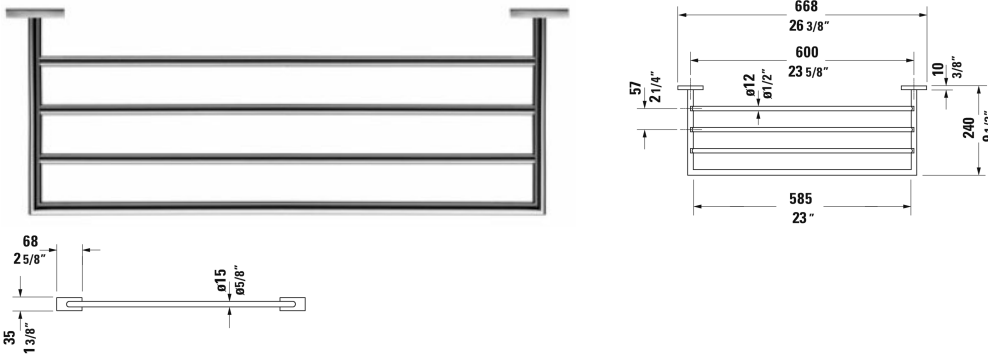

Karree Towel shelf # 0099621000

| < 26 3/8" Inch > |

Towel shelf	Dimension	Weight	Order number
Chrome, 1 3/8" Inch			
Colors			
10 Chrome			
Variant			
	26 3/8" x 9 1/2" Inch	3.3 lb	0099621000

All drawings contain the necessary measurements which are subject to standard tolerances. They are stated in inch & mm and are non-binding. Exact measurements, in particular for customized installation scenarios, can only be taken from the finished ceramic piece.