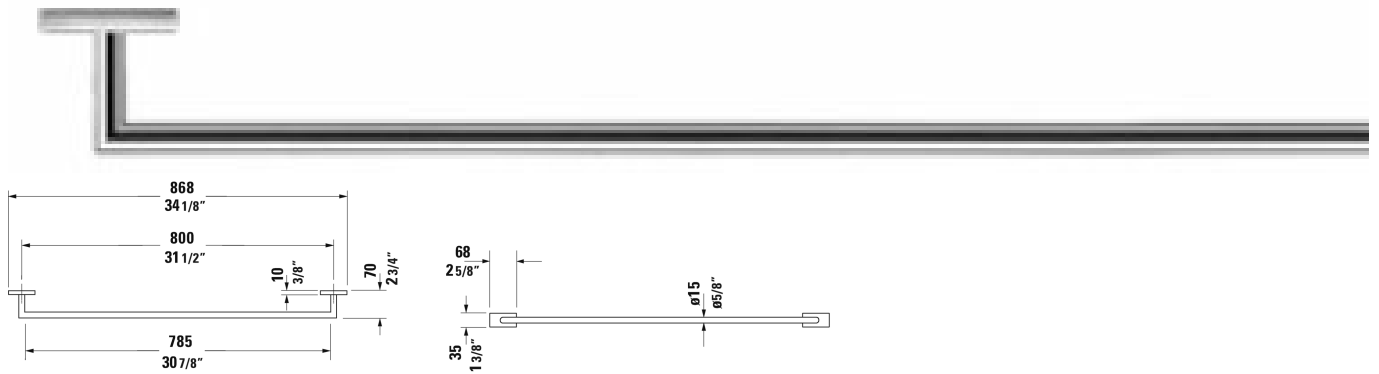

Karree Bath towel rail # 0099601000

|< 34 1/8" Inch >|

Bath towel rail	Dimension	Weight	Order number
Chrome, 1 3/8" Inch			
Colors			
10 Chrome			
Variant			
	34 1/8" x 2 3/4" Inch	1.8 lb	0099601000

All drawings contain the necessary measurements which are subject to standard tolerances. They are stated in inch & mm and are non-binding. Exact measurements, in particular for customized installation scenarios, can only be taken from the finished ceramic piece.