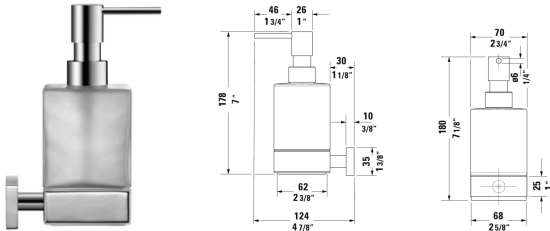

Karree Soap dispenser # 0099541000

|< 2 3/4" Inch >|

Soap dispenser	Dimension	Weight	Order number
wall-mounted, frosted glass, Chrome, 7 1/8" Inch			
Colors			
10 Chrome			
Variant			
	2 3/4" x 4 7/8" Inch	2.2 lb	0099541000

All drawings contain the necessary measurements which are subject to standard tolerances. They are stated in inch & mm and are non-binding. Exact measurements, in particular for customized installation scenarios, can only be taken from the finished ceramic piece.