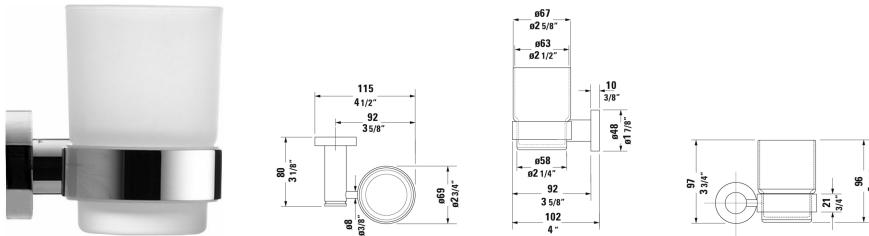

D-Code Glass holder # 0099201000

|< 4 1/2" Inch >|

Glass holder	Dimension	Weight	Order number
glass right, 3 3/4" Inch			
Colors			
10 Chrome			
Variant			
	4 1/2" x 4" Inch	1.3 lb	0099201000

All drawings contain the necessary measurements which are subject to standard tolerances. They are stated in inch & mm and are non-binding. Exact measurements, in particular for customized installation scenarios, can only be taken from the finished ceramic piece.