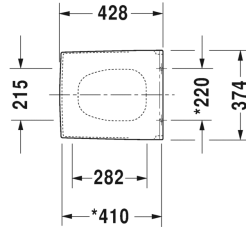

## Vero Toilet seat and cover # 006769..00

Toilet seat and cover	Dimension	Weight	Order number
removable, hinges stainless steel, with slow close			
<b>Colors</b>			
00 White 08 Black			
<b>Variant</b>			
		7 lb	006769..00
<b>Suitable products</b>			
Toilet close-coupled (without tank), washdown model, outlet for vario connector set, for horizontal and vertical outlet, length adjustable from 2 3/4" - 7 1/4", and vario connecting bend, vertical outlet from 6 7/8" - 8 1/2", hardware included, cUPC listed, 14 5/8" x 24 3/4 Inch	14 5/8" x 24 3/4 Inch		211609
Toilet wall-mounted washdown model, cUPC listed, 14 5/8" x 21 1/4" Inch	14 5/8" x 21 1/4" Inch		221709

All drawings contain the necessary measurements which are subject to standard tolerances. They are stated in inch & mm and are non-binding. Exact measurements, in particular for customized installation scenarios, can only be taken from the finished ceramic piece.