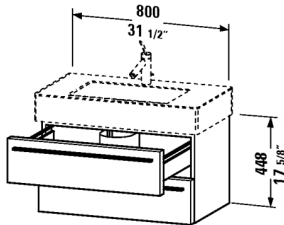

X-Large Vanity unit wall-mounted # XL6352

|< 31 1/2" Inch >|

Vanity unit wall-mounted	Dimension	Weight	Order number
2 drawers, upper drawer including cut-out for siphon and siphon cover, for Vero # 032985 (not ground)			
Colors			
M03 Jade High Gloss Lacquer M10 Apricot Pearl High Gloss Lacquer M12 Brushed Oak (Real wood veneer) M13 American Walnut (Real wood veneer) M14 Terra (Decor) M18 White Matt M20 VSG Picto White M22 White High Gloss (Decor) M27 White Lilac High Gloss Lacquer M31 Pine Silver (Decor) M38 Dolomiti Grey High Gloss Lacquer M40 Black High Gloss Lacquer M43 Basalt Matt (Decor) M47 Stone Blue High Gloss Lacquer M49 Graphite Matt (Decor) M51 Pine Terra (Decor) M52 European Oak (Decor) M53 Chestnut Dark (Decor) M61 Olive Brown High Gloss Lacquer M69 Brushed Walnut (Real wood veneer) M71 Mediterranean Oak (Real wood veneer) M72 Brushed Dark Oak (Real wood veneer) M73 Ticino Cherry Tree (Decor) M79 Natural Walnut (Decor) M85 White High Gloss Lacquer M86 Cappuccino High Gloss Lacquer M87 White Lilac Satin Matt Lacquer M89 Flannel Grey High Gloss Lacquer M90 Flannel Grey Satin Matt Lacquer			
Variant			
	31 1/2" x 18 3/8" Inch		XL6352
Infobox			
# XL 6352, XL 6353 and XL 6354 available from stock: 22-White High Gloss, 53-Chestnut Dark, 72-Dark Brushed Oak, Space saving siphon # 005076 is recommended			
Suitable products			
Furniture washbasin with tap platform, wall-mounted, hardware included, cUPC listed, 33 1/2" x 19 1/4" Inch	33 1/2" x 19 1/4" Inch		032985

All drawings contain the necessary measurements which are subject to standard tolerances. They are stated in inch & mm and are non-binding. Exact measurements, in particular for customized installation scenarios, can only be taken from the finished ceramic piece.