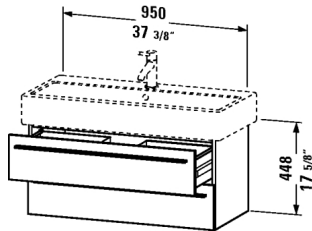

**X-Large Vanity unit wall-mounted # XL6346**

| < 37 3/8" Inch > |

Vanity unit wall-mounted	Dimension	Weight	Order number
2 drawers, upper drawer including cut-out for siphon and siphon cover, for Vero # 045410 (not ground)			
<b>Colors</b>			
M03 Jade High Gloss Lacquer M10 Apricot Pearl High Gloss Lacquer M12 Brushed Oak (Real wood veneer) M13 American Walnut (Real wood veneer) M14 Terra (Decor) M18 White Matt M20 VSG Picto White M22 White High Gloss (Decor) M27 White Lilac High Gloss Lacquer M31 Pine Silver (Decor) M38 Dolomiti Grey High Gloss Lacquer M40 Black High Gloss Lacquer M43 Basalt Matt (Decor) M47 Stone Blue High Gloss Lacquer M49 Graphite Matt (Decor) M51 Pine Terra (Decor) M52 European Oak (Decor) M53 Chestnut Dark (Decor) M61 Olive Brown High Gloss Lacquer M69 Brushed Walnut (Real wood veneer) M71 Mediterranean Oak (Real wood veneer) M72 Brushed Dark Oak (Real wood veneer) M73 Ticino Cherry Tree (Decor) M79 Natural Walnut (Decor) M85 White High Gloss Lacquer M86 Cappuccino High Gloss Lacquer M87 White Lilac Satin Matt Lacquer M89 Flannel Grey High Gloss Lacquer M90 Flannel Grey Satin Matt Lacquer			
<b>Variant</b>			
	37 3/8" x 17 1/2" Inch		XL6346
<b>Infobox</b>			
Space saving siphon # 005076 is recommended			
<b>Suitable products</b>			
Furniture washbasin with tap platform, wall-mounted, hardware included, cUPC listed, 39 3/8" x 18 1/2" Inch	39 3/8" x 18 1/2" Inch		045410
Furniture washbasin with tap platform, wall-mounted, hardware included, cUPC listed, 39 3/8" x 18 1/2" Inch	39 3/8" x 18 1/2" Inch		045410

All drawings contain the necessary measurements which are subject to standard tolerances. They are stated in inch & mm and are non-binding. Exact measurements, in particular for customized installation scenarios, can only be taken from the finished ceramic piece.