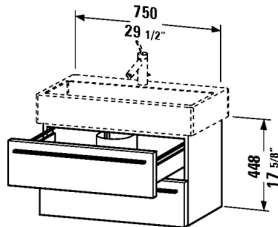

X-Large Vanity unit wall-mounted # XL6345

|< 29 1/2" Inch >|

Vanity unit wall-mounted	Dimension	Weight	Order number
2 drawers, upper drawer including cut-out for siphon and siphon cover, for Vero # 045480 (not ground)			
Colors			
M03 Jade High Gloss Lacquer M10 Apricot Pearl High Gloss Lacquer M12 Brushed Oak (Real wood veneer) M13 American Walnut (Real wood veneer) M14 Terra (Decor) M18 White Matt M20 VSG Picto White M22 White High Gloss (Decor) M27 White Lilac High Gloss Lacquer M31 Pine Silver (Decor) M38 Dolomiti Grey High Gloss Lacquer M40 Black High Gloss Lacquer M43 Basalt Matt (Decor) M47 Stone Blue High Gloss Lacquer M49 Graphite Matt (Decor) M51 Pine Terra (Decor) M52 European Oak (Decor) M53 Chestnut Dark (Decor) M61 Olive Brown High Gloss Lacquer M69 Brushed Walnut (Real wood veneer) M71 Mediterranean Oak (Real wood veneer) M72 Brushed Dark Oak (Real wood veneer) M73 Ticino Cherry Tree (Decor) M79 Natural Walnut (Decor) M85 White High Gloss Lacquer M86 Cappuccino High Gloss Lacquer M87 White Lilac Satin Matt Lacquer M89 Flannel Grey High Gloss Lacquer M90 Flannel Grey Satin Matt Lacquer			
Variant			
	29 1/2" x 17 1/2" Inch		XL6345
Infobox			
Space saving siphon # 005076 is recommended, # XL 6342, XL 6344 and XL 6345 available from stock: 22-White High Gloss, 53-Chestnut Dark, 72-Dark Brushed Oak			
Suitable products			
Furniture washbasin with tap platform, wall-mounted, hardware included, cUPC listed, 31 1/2" x 18 1/2" Inch	31 1/2" x 18 1/2" Inch		045480

All drawings contain the necessary measurements which are subject to standard tolerances. They are stated in inch & mm and are non-binding. Exact measurements, in particular for customized installation scenarios, can only be taken from the finished ceramic piece.