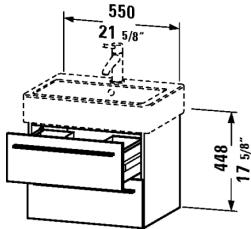

X-Large Vanity unit wall-mounted # XL6344

| < 21 5/8" Inch > |

Vanity unit wall-mounted	Dimension	Weight	Order number
2 drawers, upper drawer including cut-out for siphon and siphon cover, for Vero # 045360, # 045460 (not ground)			
Colors			
M03 Jade High Gloss Lacquer M10 Apricot Pearl High Gloss Lacquer M12 Brushed Oak (Real wood veneer) M13 American Walnut (Real wood veneer) M14 Terra (Decor) M18 White Matt M20 VSG Picto White M22 White High Gloss (Decor) M27 White Lilac High Gloss Lacquer M31 Pine Silver (Decor) M38 Dolomiti Grey High Gloss Lacquer M40 Black High Gloss Lacquer M43 Basalt Matt (Decor) M47 Stone Blue High Gloss Lacquer M49 Graphite Matt (Decor) M51 Pine Terra (Decor) M52 European Oak (Decor) M53 Chestnut Dark (Decor) M61 Olive Brown High Gloss Lacquer M69 Brushed Walnut (Real wood veneer) M71 Mediterranean Oak (Real wood veneer) M72 Brushed Dark Oak (Real wood veneer) M73 Ticino Cherry Tree (Decor) M79 Natural Walnut (Decor) M85 White High Gloss Lacquer M86 Cappuccino High Gloss Lacquer M87 White Lilac Satin Matt Lacquer M89 Flannel Grey High Gloss Lacquer M90 Flannel Grey Satin Matt Lacquer			
Variant			
	21 5/8" x 17 1/2" Inch		XL6344
Infobox			
Space saving siphon # 005076 is recommended, # XL 6342, XL 6344 and XL 6345 available from stock: 22-White High Gloss, 53-Chestnut Dark, 72-Dark Brushed Oak			
Suitable products			
Furniture washbasin with tap platform, hardware included, wall-mounted, 23 5/8" x 18 1/4" Inch	23 5/8" x 18 1/4" Inch		045460
Washbasin with overflow, with back panel, wall-mounted, for wall tap, hardware included, cUPC listed, 23 5/8" x 18 1/2" Inch	23 5/8" x 18 1/2" Inch		045360

All drawings contain the necessary measurements which are subject to standard tolerances. They are stated in inch & mm and are non-binding. Exact measurements, in particular for customized installation scenarios, can only be taken from the finished ceramic piece.