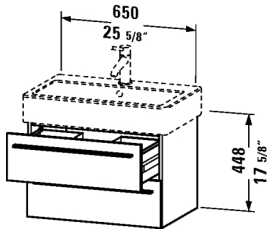

X-Large Vanity unit wall-mounted # XL6342

| < 25 5/8" Inch >|

| Vanity unit wall-mounted | Dimension | Weight | Order number |
|--|------------------------|--------|--------------|
| 2 drawers, upper drawer including cut-out for siphon and siphon cover, for Vero # 045470 (not ground) | | | |
| Colors | | | |
| M03 Jade High Gloss Lacquer M10 Apricot Pearl High Gloss Lacquer M13 American Walnut (Real wood veneer) M14 Terra (Decor) M18 White Matt M20 VSG Picto White M22 White High Gloss (Decor) M27 White Lilac High Gloss Lacquer M31 Pine Silver (Decor) M38 Dotomiti Grey High Gloss Lacquer M40 Black High Gloss Lacquer M43 Basalt Matt (Decor) M47 Stone Blue High Gloss Lacquer M49 Graphite Matt (Decor) M51 Pine Terra (Decor) M52 European Oak (Decor) M53 Chestnut Dark (Decor) M61 Olive Brown High Gloss Lacquer M69 Brushed Walnut (Real wood veneer) M71 Mediterranean Oak (Real wood veneer) M72 Brushed Dark Oak (Real wood veneer) M73 Ticino Cherry Tree (Decor) M79 Natural Walnut (Decor) M85 White High Gloss Lacquer M86 Cappuccino High Gloss Lacquer M87 White Lilac Satin Matt Lacquer M89 Flannel Grey High Gloss Lacquer M90 Flannel Grey Satin Matt Lacquer | | | |
| Variant | | | |
| | 25 5/8" x 17 1/2" Inch | | XL6342 |
| Infobox | | | |
| Space saving siphon # 005076 is recommended, # XL 6342, XL 6344 and XL 6345 available from stock: 22-White High Gloss, 53-Chestnut Dark, 72-Dark Brushed Oak | | | |
| Suitable products | | | |
| Furniture washbasin with tap platform, hardware included, wall-mounted, cUPC listed, 27 1/2" x 18 1/2" Inch | 27 1/2" x 18 1/2" Inch | | 045470 |

All drawings contain the necessary measurements which are subject to standard tolerances. They are stated in inch & mm and are non-binding. Exact measurements, in particular for customized installation scenarios, can only be taken from the finished ceramic piece.