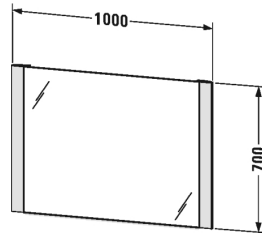

**Light and mirror Mirror with lighting # LM7867**

| < 39 3/8" Inch > |

Mirror with lighting	Dimension	Weight	Order number
"Standard" - Version, cIAPMO@ELECTRICAL, LED dual light fields, external switch, Mirrors require a GFCI 110 V 60 Hz power source. Flat plug will be supplied with mirror, LED (life span > 30,000 hours), LED module permanently enclosed, LED module 4000 kelvin light color, 20 W			
<b>Colors</b>			
<b>Variant</b>			
	39 3/8" x 1 3/8" Inch		LM7867
<b>Infobox</b>			
# LM 7865, LM 7866, LM 7867 and LM 7868 are available from stock, On/off function only possible with external wall switch			

*All drawings contain the necessary measurements which are subject to standard tolerances. They are stated in inch & mm and are non-binding. Exact measurements, in particular for customized installation scenarios, can only be taken from the finished ceramic piece.*