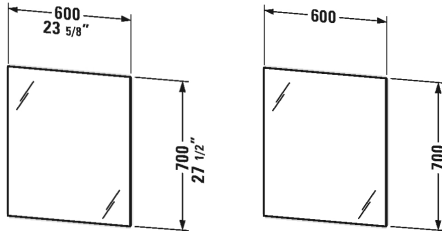

Light and mirror Mirror with lighting # LM7805

| < 23 5/8" Inch > |

Mirror with lighting	Dimension	Weight	Order number
"Standard" - Version, CIAPMO@ELECTRICAL, LED ambient light (4 sided), external switch, Mirrors require a GFCI 110 V 60 Hz power source. Flat plug will be supplied with mirror, LED (life span > 30,000 hours), LED module permanently enclosed, LED module 4000 kelvin light color, 36 W			
Colors			
Variant			
	23 5/8" x 1 1/4" Inch		LM7805
Infobox			
# LM 7805, LM 7806, LM 7807 and LM 7808 are available from stock, On/off function only possible with external wall switch			

All drawings contain the necessary measurements which are subject to standard tolerances. They are stated in inch & mm and are non-binding. Exact measurements, in particular for customized installation scenarios, can only be taken from the finished ceramic piece.