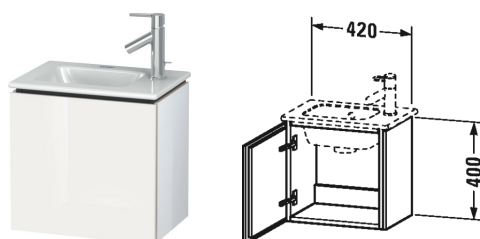

L-Cube Vanity unit wall-mounted # LC6272 L/R

|< 16 1/2" Inch >|

Vanity unit wall-mounted	Dimension	Weight	Order number
1 door, for ME by Starck # 072343			
Colors			
M03 Jade High Gloss Lacquer M10 Apricot Pearl High Gloss Lacquer M12 Brushed Oak (Real wood veneer) M13 American Walnut (Real wood veneer) M14 Terra (Decor) M18 White Matt M20 VSG Picto White M22 White High Gloss (Decor) M27 White Lilac High Gloss Lacquer M31 Pine Silver (Decor) M38 Dolomiti Grey High Gloss Lacquer M40 Black High Gloss Lacquer M43 Basalt Matt (Decor) M47 Stone Blue High Gloss Lacquer M49 Graphite Matt (Decor) M51 Pine Terra (Decor) M52 European Oak (Decor) M53 Chestnut Dark (Decor) M61 Olive Brown High Gloss Lacquer M69 Brushed Walnut (Real wood veneer) M71 Mediterranean Oak (Real wood veneer) M72 Brushed Dark Oak (Real wood veneer) M73 Ticino Cherry Tree (Decor) M79 Natural Walnut (Decor) M85 White High Gloss Lacquer M86 Cappuccino High Gloss Lacquer M87 White Lilac Satin Matt Lacquer M89 Flannel Grey High Gloss Lacquer M90 Flannel Grey Satin Matt Lacquer			
Variant			
	16 1/2" x 11 5/8" Inch		LC6272 L/R
Infobox			
Required specification for ordering: - Hinges left (L) or right (R)			
Suitable products			
Furniture handrinse basin with tap platform, wall-mounted, hardware included, 16 7/8" x 11 3/4" Inch	16 7/8" x 11 3/4" Inch		072343