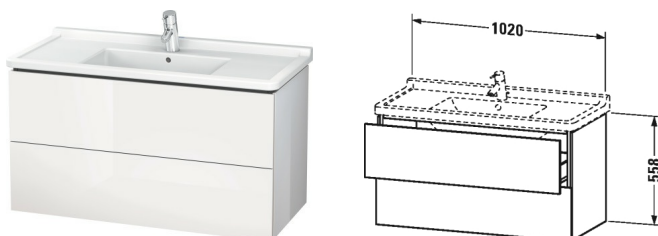

L-Cube Vanity unit wall-mounted # LC6266

| < 40 1/8" Inch > |

Vanity unit wall-mounted	Dimension	Weight	Order number
with 2 drawers, upper drawer including cut-out for siphon and siphon cover, for Starck 3 # 030410			
Colors			
M03 Jade High Gloss Lacquer M10 Apricot Pearl High Gloss Lacquer M12 Brushed Oak (Real wood veneer) M13 American Walnut (Real wood veneer) M14 Terra (Decor) M18 White Matt M20 VSG Picto White M22 White High Gloss (Decor) M27 White Lilac High Gloss Lacquer M31 Pine Silver (Decor) M38 Dolomiti Grey High Gloss Lacquer M40 Black High Gloss Lacquer M43 Basalt Matt (Decor) M47 Stone Blue High Gloss Lacquer M49 Graphite Matt (Decor) M51 Pine Terra (Decor) M52 European Oak (Decor) M53 Chestnut Dark (Decor) M61 Olive Brown High Gloss Lacquer M69 Brushed Walnut (Real wood veneer) M71 Mediterranean Oak (Real wood veneer) M72 Brushed Dark Oak (Real wood veneer) M73 Ticino Cherry Tree (Decor) M79 Natural Walnut (Decor) M85 White High Gloss Lacquer M86 Cappuccino High Gloss Lacquer M87 White Lilac Satin Matt Lacquer M89 Flannel Grey High Gloss Lacquer M90 Flannel Grey Satin Matt Lacquer			
Variant			
	40 1/8" x 18 1/2" Inch		LC6266
Infobox			
Space saving siphon # 005076 is recommended, Interior modules can not be retrofitted, are factory installed and must be requested upon ordering, Required specification for ordering: -, Interior module yes or no, - Walnut-77 or Maple-78			
Additional modules Interior system in maple or walnut solid wood, for cabinet widths 40 1/8"	40 1/8" Inch		UV9822
Suitable products			
Furniture washbasin with tap platform, hardware included, wall-mounted, cUPC listed, 41 3/8" x 19 1/8" Inch	41 3/8" x 19 1/8" Inch		030410

All drawings contain the necessary measurements which are subject to standard tolerances. They are stated in inch & mm and are non-binding. Exact measurements, in particular for customized installation scenarios, can only be taken from the finished ceramic piece.