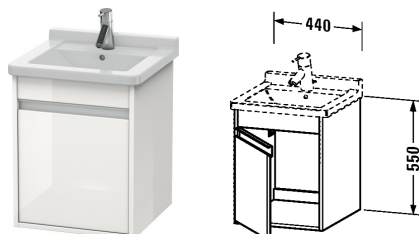

**Ketho Vanity unit wall-mounted # KT6662 L/R**

| < 17 3/8" Inch > |

Vanity unit wall-mounted	Dimension	Weight	Order number
1 door, for Starck 3 # 030348			
<b>Colors</b>			
M14 Terra (Decor) M18 White Matt M22 White High Gloss (Decor) M31 Pine Silver (Decor) M43 Basalt Matt (Decor) M49 Graphite Matt (Decor) M51 Pine Terra (Decor) M52 European Oak (Decor) M53 Chestnut Dark (Decor) M73 Ticino Cherry Tree (Decor) M79 Natural Walnut (Decor)			
<b>Variant</b>			
	17 3/8" x 17 7/8" Inch		KT6662 L/R
<b>Infobox</b>			
# KT 6662 L/R available from stock: 18-White Matt, 43-Basalt Matt, 49-Graphite Matt, Space saving siphon # 005076 is recommended, Required specification for ordering: - Hinges left (L) or right (R)			
<b>Suitable products</b>			
Furniture washbasin with overflow, with tap platform, outside fully glazed, hardware included, wall-mounted, cUPC listed, 18 7/8" x 18 1/4" Inch	18 7/8" x 18 1/4" Inch		030348

*All drawings contain the necessary measurements which are subject to standard tolerances. They are stated in inch & mm and are non-binding. Exact measurements, in particular for customized installation scenarios, can only be taken from the finished ceramic piece.*